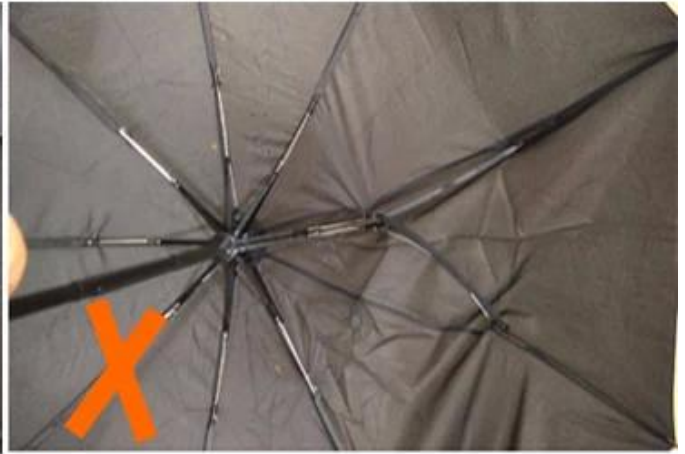

WHY CHOOSE US?

S***
FR

★★★★★

Ships From: China Logistics: TNT

I really like this umbrella. It is sturdy, it can be opened or closed with just a press. And more importantly, almost instant dry by just shaking.

24 Dec 2018 02:24

K***
ES

★★★★★

Color: Black Ships From: China Logistics: TNT

One the metals/ribs broke after one day of use, with just light rain no wind. Very disappointing!

24 Dec 2018 02:24

ours

others

□□□□□□ □□□□□□