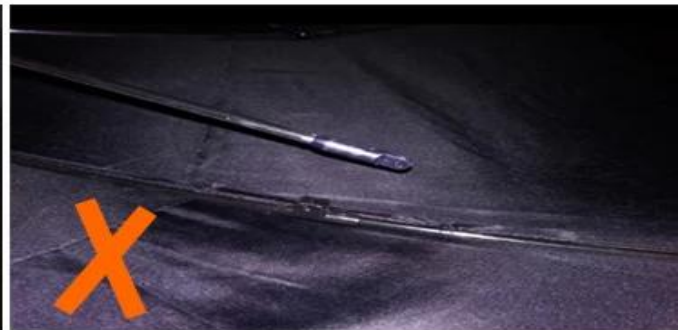

24 Dec 2018 02:24

K\*\*\*t  
ES

★☆☆☆☆

Color: Black Ships From: China Logistics: TNT

One the metals/ribs broke after one day of use, with just light rain no wind. Very disappointing!

24 Dec 2018 02:24

ours

others