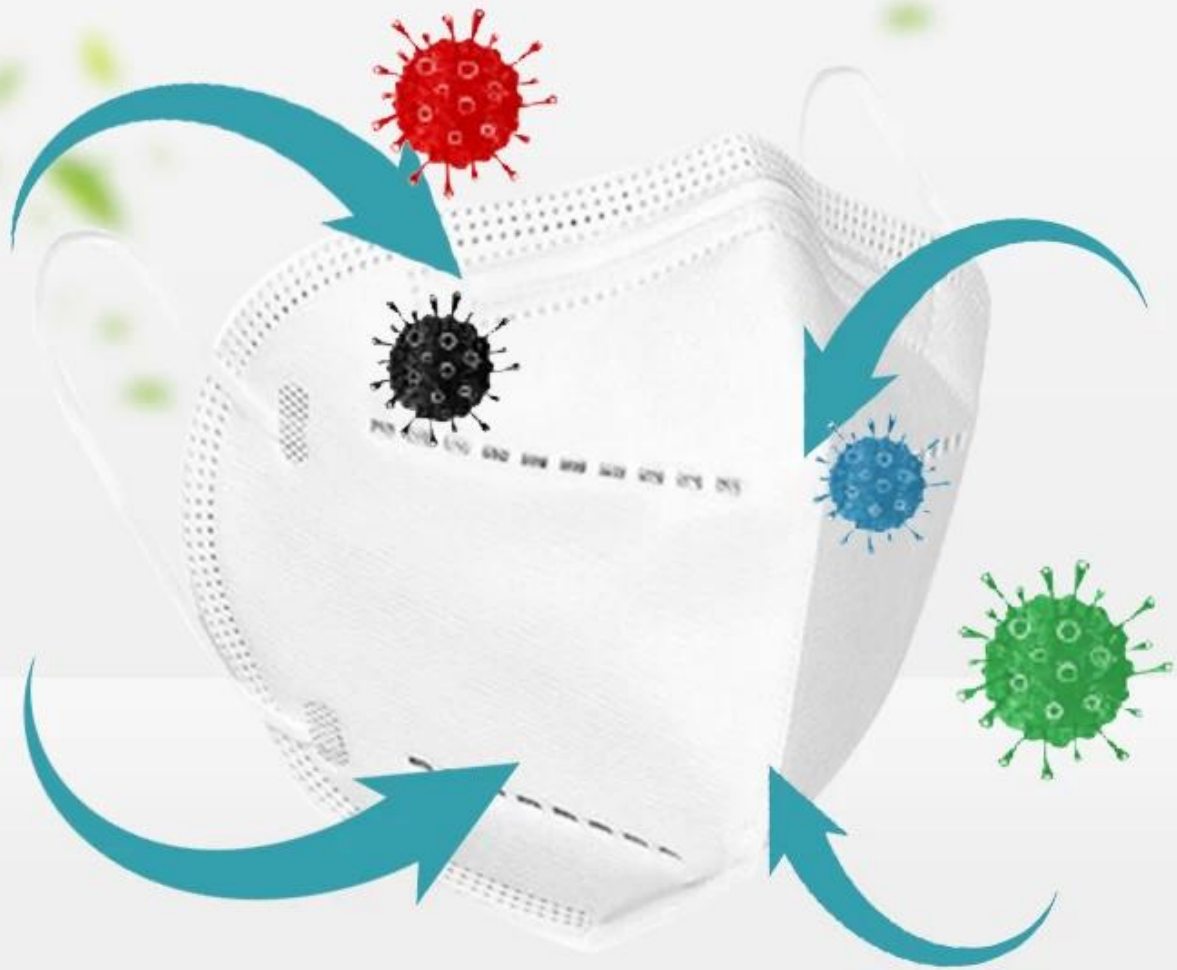

kn95 CE

GOOD QUALITY KN95 MASK

GOOD QUALITY KN95 MASK

High efficiency filtration

Remove bacteria

Effectively prevent exhaled exhaust gas

Granular layer of activated carbon

Effective control of germs

Waterproof non-woven fabric layer

THIS OUTSIDE-PROTECTOR IS WHAT YOU NEED

Office

Going out

On the plane

To prevent
the virus

Bus

Metro

05

shipment

PRODUCTION PROCEDURES

1. EDGE STITCH

2. CUT FABRIC

3. SEWING

4. TIP ASSEMBLY

5. SEW UP