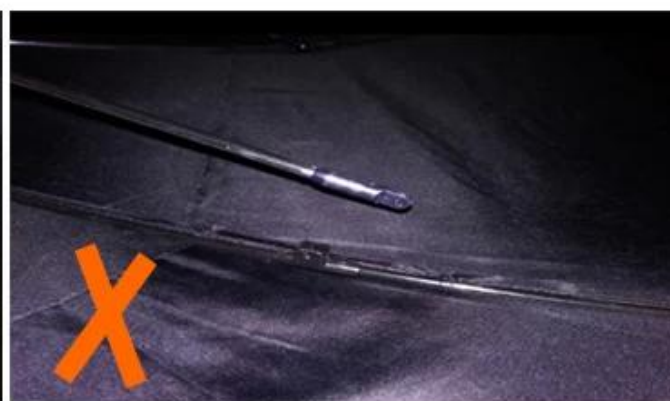

24 Dec 2018 02:24

4***
ES

★★★★☆

Color: Black Ships From: China Logistics: TNT

One the metals/ribs broke after one day of use, with just light rain no wind. Very disappointing!

24 Dec 2018 02:24

ours

others