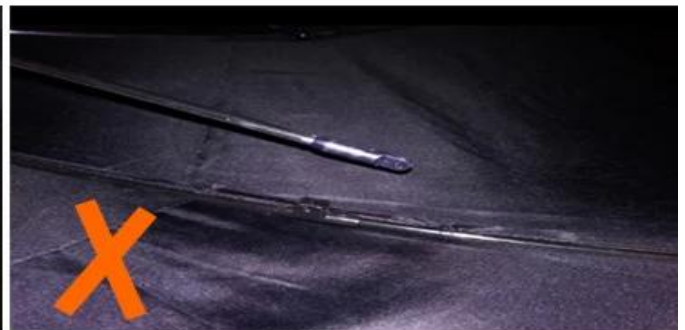

24 Dec 2018 02:24

5***
ES

★★★★☆

Color: Black Ships From: China Logistics: TNT

One the metals/ribs broke after one day of use, with just light rain no wind. Very disappointing!

24 Dec 2018 02:24

ours

others