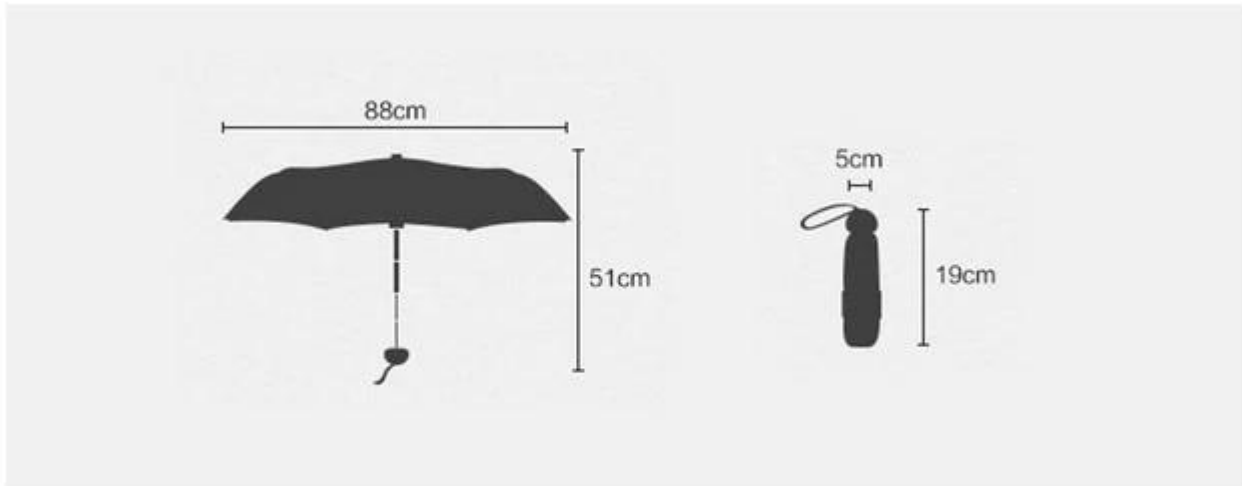

PRODUCT PARAMETER

PRODUCT CONTENT

BOTH SUNNY AND RAINY DAY

SMALL AND LIGHT

□□□□□□□□ **OEM**