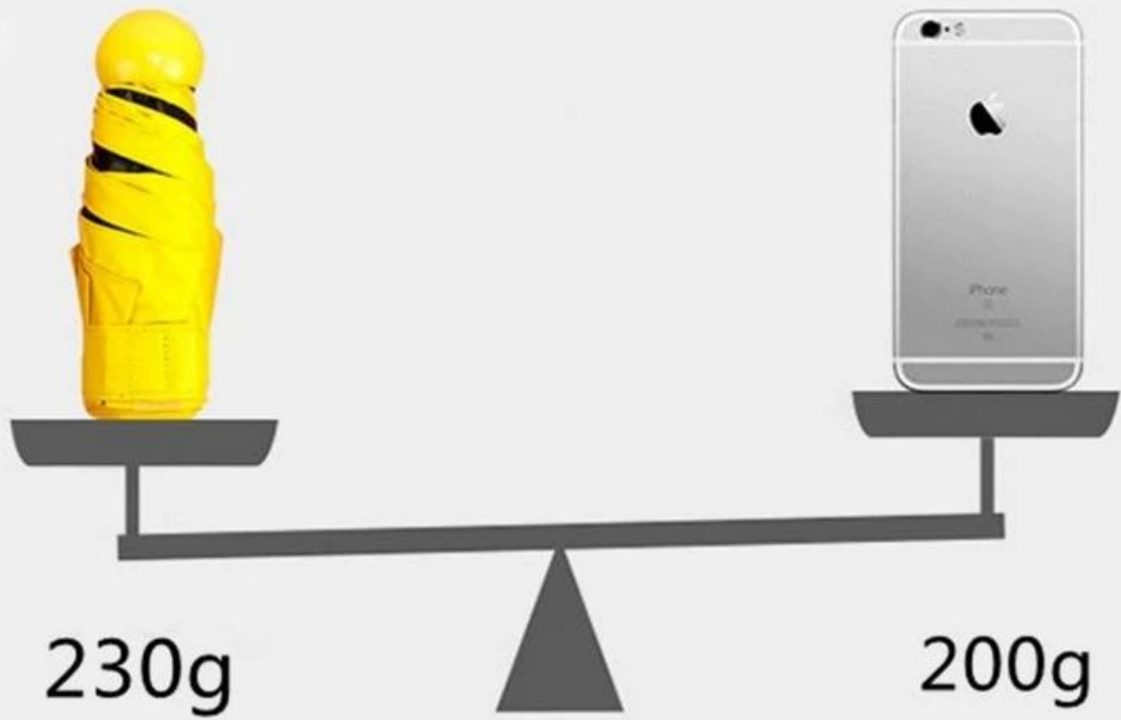

PRODUCT PARAMETER

PRODUCT CONTENT

BOTH SUNNY AND RAINY DAY

SMALL AND LIGHT

□□□□□□□□ **OEM**