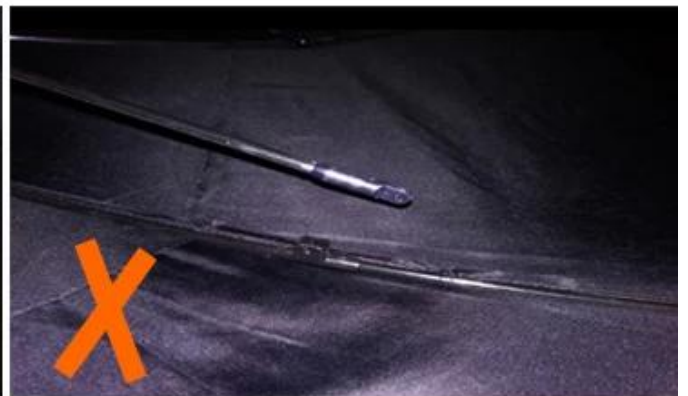

★☆☆☆☆

Color: Black Ships From: China Logistics: TNT

One the metals/ribs broke after one day of use, with just light rain no wind. Very disappointing!

24 Dec 2018 02:24

ours

others

OEM PROCESS

01