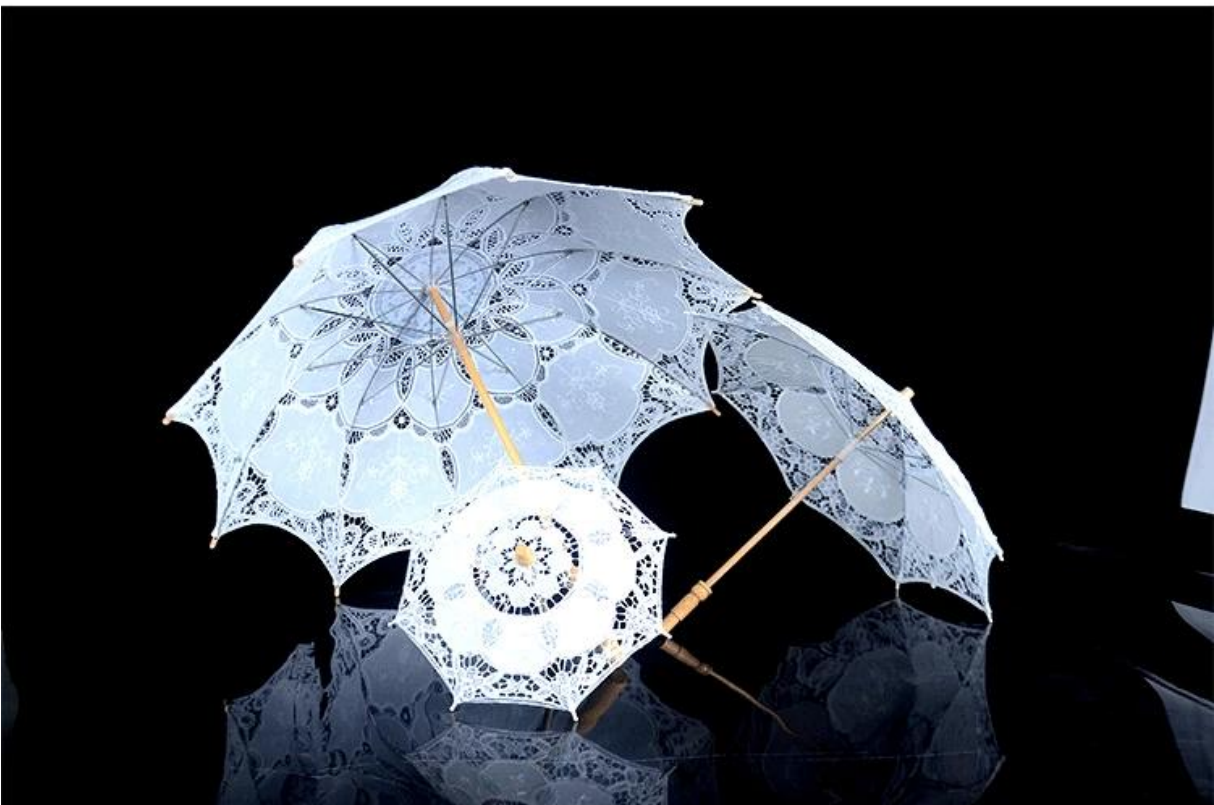

item	value
Design Style	Morden Luxury
Brand Name	Lotus-umbrella
Handle	Wooden Handle
Style	Elegant
Usage	Wedding Party
Packing Size	77*26*26cm
Weight	300g

Our Company

About Us Shaoxing Lotus Umbrella Co., Ltd. is a professional manufacturer of umbrellas, located in the Capital of Umbrellas in China, one hour of distance away from Ningbo Port, and one hour of distance away from Hangzhou Airport. It is well-known in the local umbrella industry and plays a very important role in the umbrella export in Zhejiang. Production We are capable of delivering a vast of customized umbrellas to clients on time and offering a complete range of high quality umbrellas in various sizes, styles fabrics and color of Children Umbrella, Bottle Umbrella, Straight umbrella, Folding Umbrella, Golf Umbrella, Sun Umbrella, Beach Umbrella, Advertising Umbrella and so on. We also provide customized designing service. Quality We have modern production facilities and experienced staffs. The production processes is streamlined and supervised by experienced managements. The whole production is under the control of independent QC and QA. We promise that our products reached the international standards of quality.