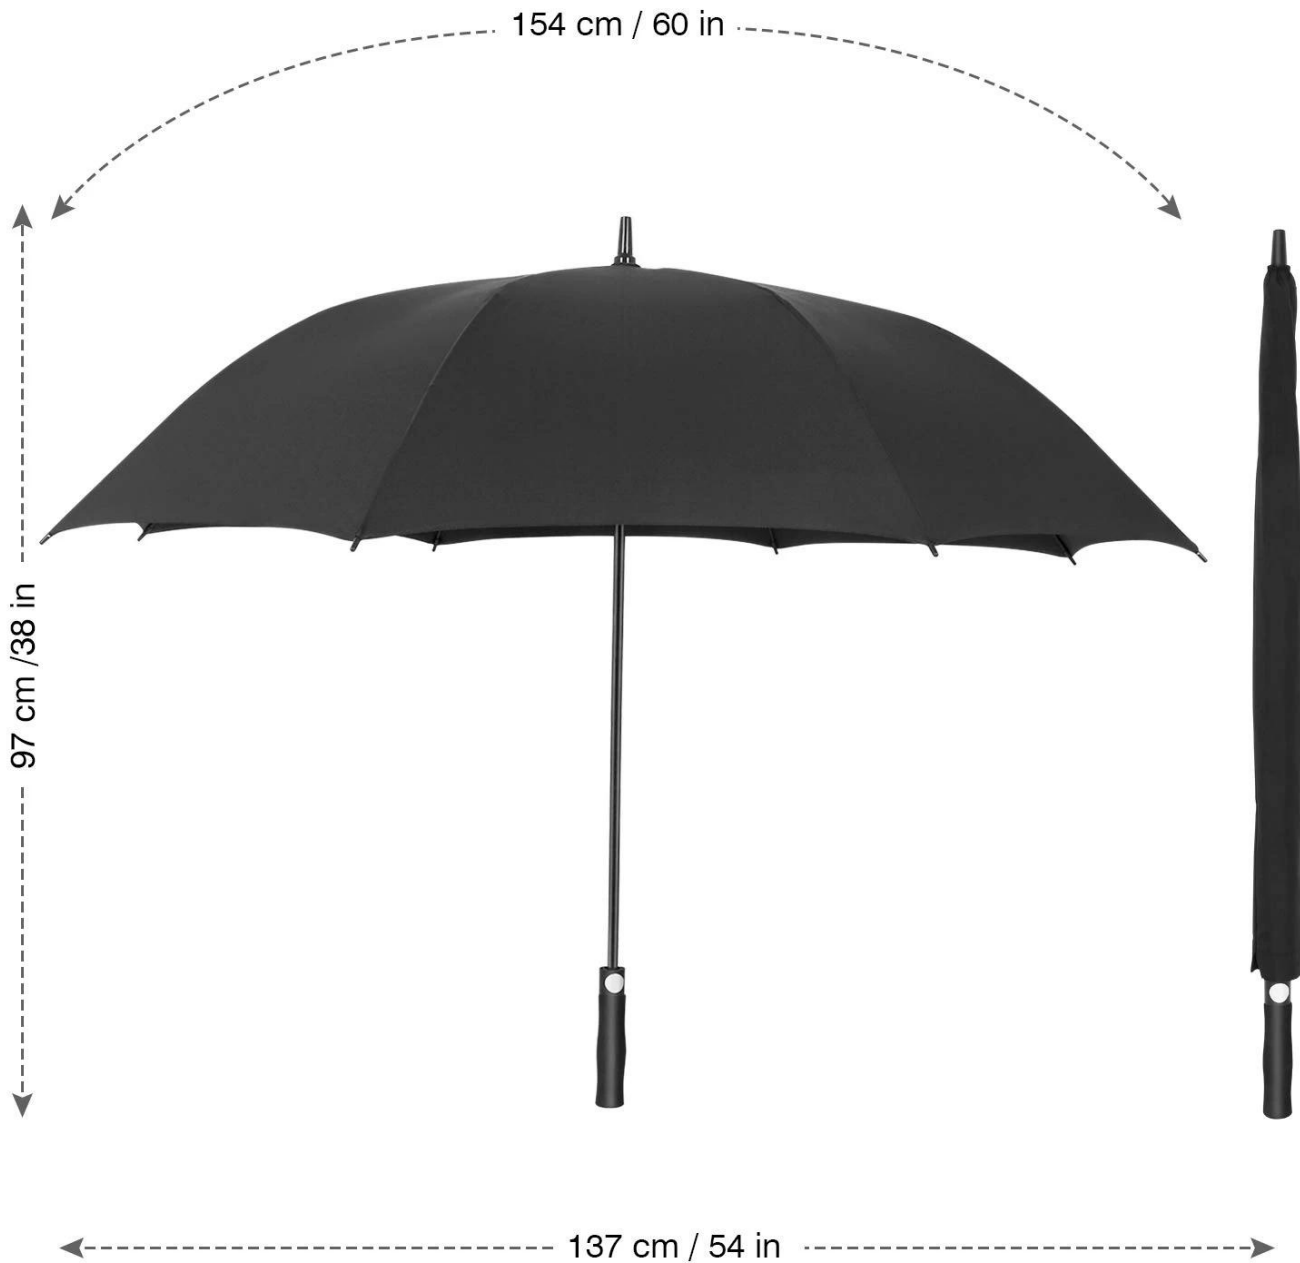

Send Inquire	<a href="#">Please click here to send us your inquiry</a>
Product Name	umbrella
Size	27''*8K
Fabric	190T Pongee
Frame	Fiberglass frame
Packaging	1Pcs/OPP, 50Pcs/Ctn
Usage	Waterproof,Windproof,Promotion,Sun umbrella
Color	Customized
Packing Size	105*25*26cm/50pcs
Packing Weight	28kg/50pcs
lead time	10-35 days after confirming the order
Payment Terms	L/C, T/T,Western Union
Trade Terms	EXW, FOB(Ningbo, shanghai)

# AUTO OPEN BUTTON

With a auto-push button, easy and quick to open with just one hand.

**High Density  
Super Waterproof**

**Fiberglass Design**

Rustless and not easy to bend

**8-rib metal ribs design  
more stable and superior windproof**