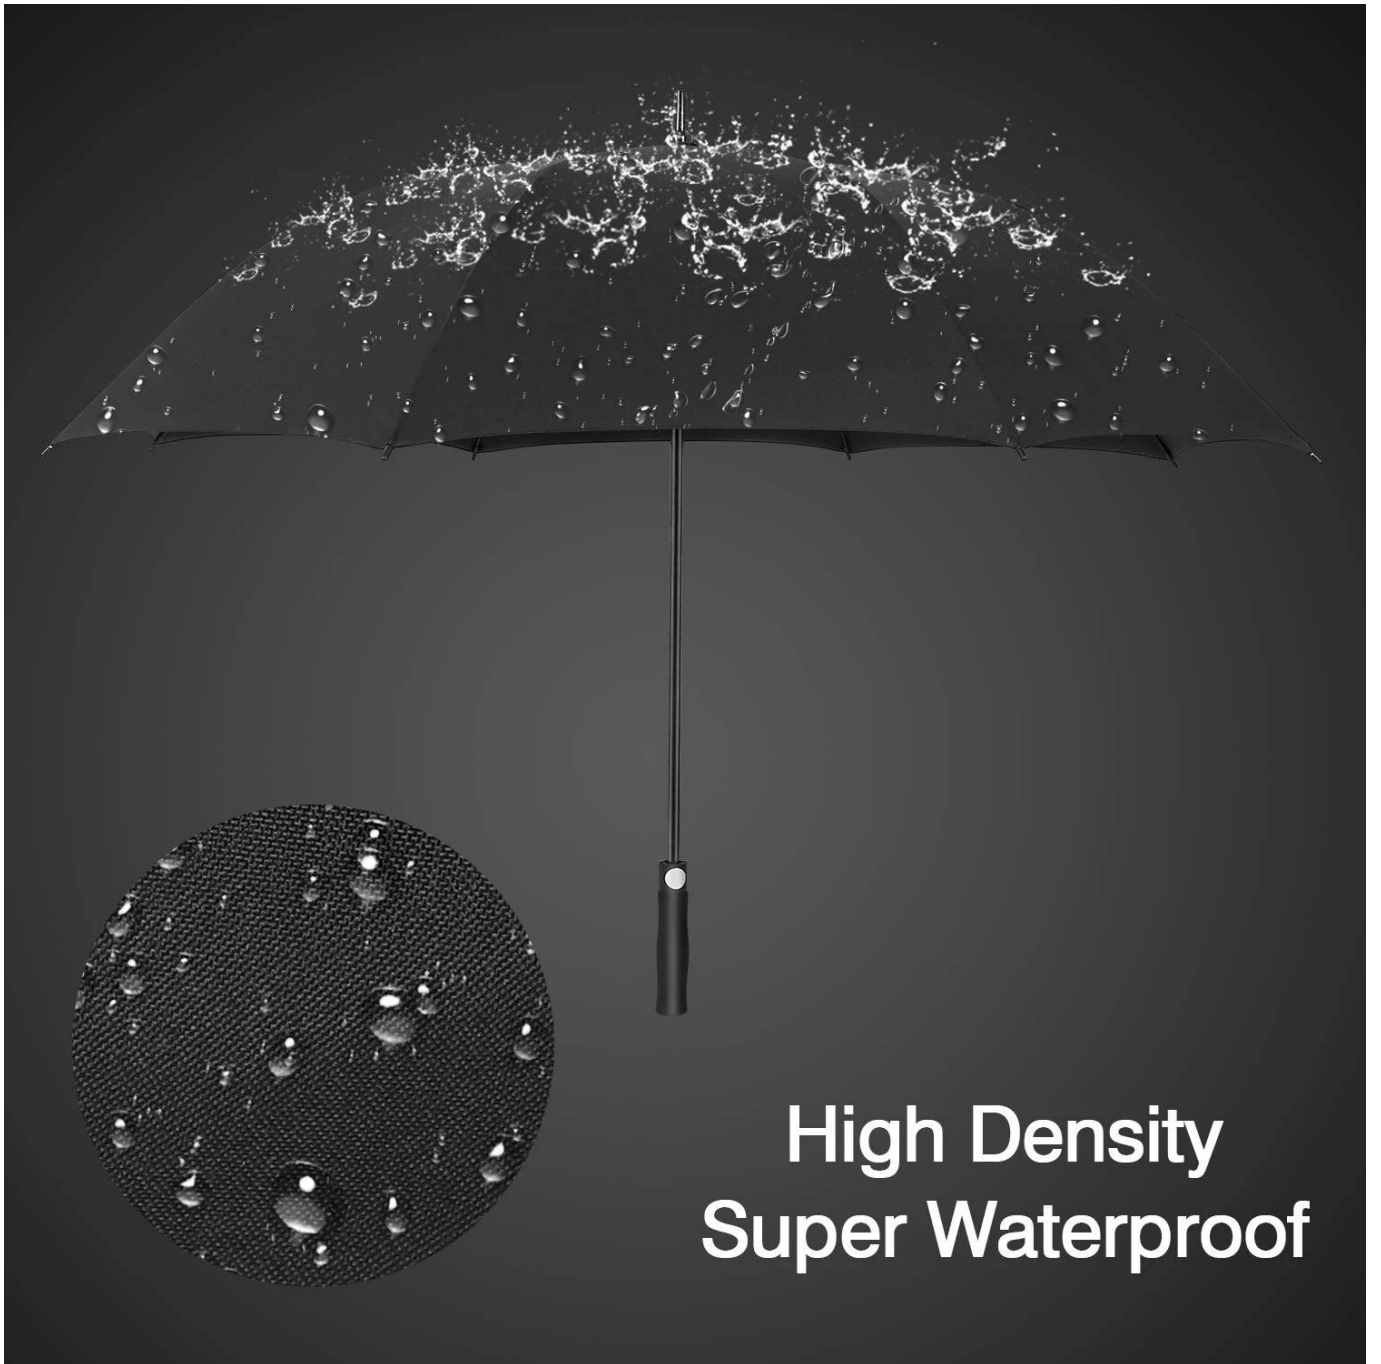

Send Inquire	<a href="#">Please click here to send us your inquiry</a>
Product Name	umbrella
Size	27''*8K
Fabric	190T Pongee
Frame	Fiberglass frame
Packaging	1Pcs/OPP, 50Pcs/Ctn
Usage	Waterproof,Windproof,Promotion,Sun umbrella
Color	Customized
Packing Size	105*25*26cm/50pcs
Packing Weight	28kg/50pcs
lead time	10-35 days after confirming the order
Payment Terms	L/C, T/T,Western Union
Trade Terms	EXW, FOB(Ningbo, shanghai)

# AUTO OPEN BUTTON

With a auto-push button, easy and quick to open with just one hand.

**High Density  
Super Waterproof**

**Fiberglass Design**

Rustless and not easy to bend

**8-rib metal ribs design  
more stable and superior windproof**