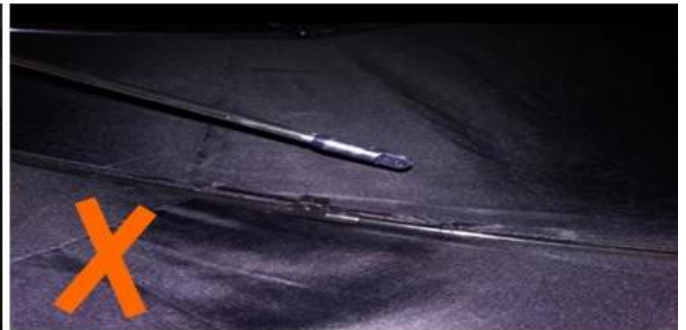

24 Dec 2018 02:24

K\*\*\*  
ES

★☆☆☆☆

Color: Black Ships From: China Logistics: TNT

One the metals/ribs broke after one day of use, with just light rain no wind. Very disappointing!

24 Dec 2018 02:24

*ours*

*others*