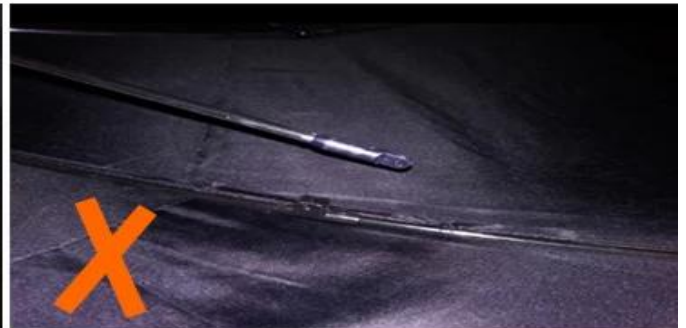

★★★★☆

Color: Black Ships From: China Logistics: TNT

One the metals/ribs broke after one day of use, with just light rain no wind. Very disappointing!

24 Dec 2018 02:24

ours

others

Shaoxing Umbrella Co., Ltd.