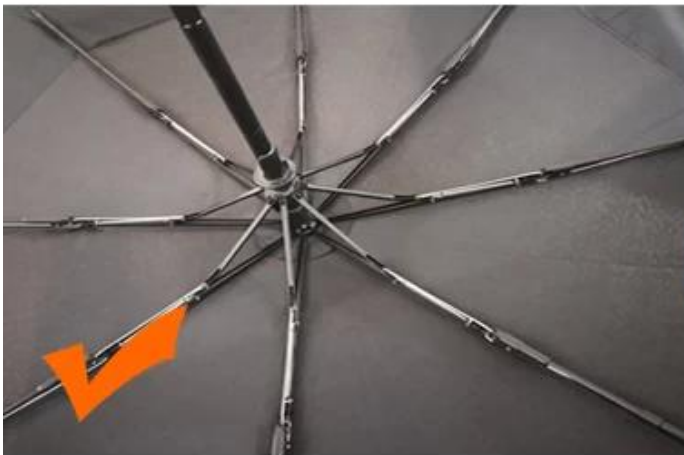

S***
FR

★★★★★

Ships From: China Logistics: TNT

I really like this umbrella. It is sturdy, it can be opened or closed with just a press. And more importantly, almost instant dry by just shaking.

24 Dec 2018 02:24

K***
ES

★☆☆☆☆

Color: Black Ships From: China Logistics: TNT

One the metals/ribs broke after one day of use, with just light rain no wind. Very disappointing!

24 Dec 2018 02:24

ours