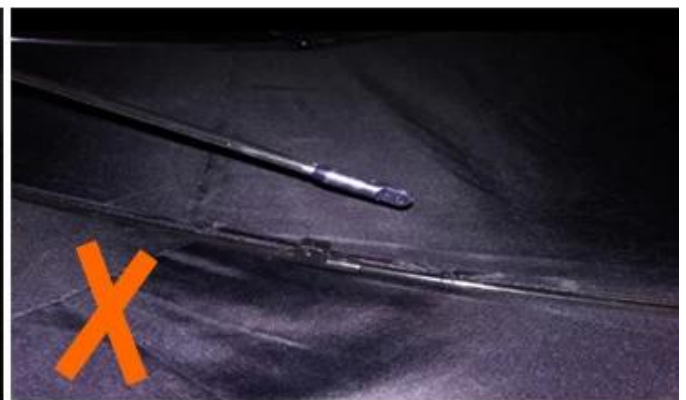

24 Dec 2018 02:24

K***
ES

★☆☆☆☆

Color: Black Ships From: China Logistics: TNT

One the metals/ribs broke after one day of use, with just light rain no wind. Very disappointing!

24 Dec 2018 02:24

ours

others