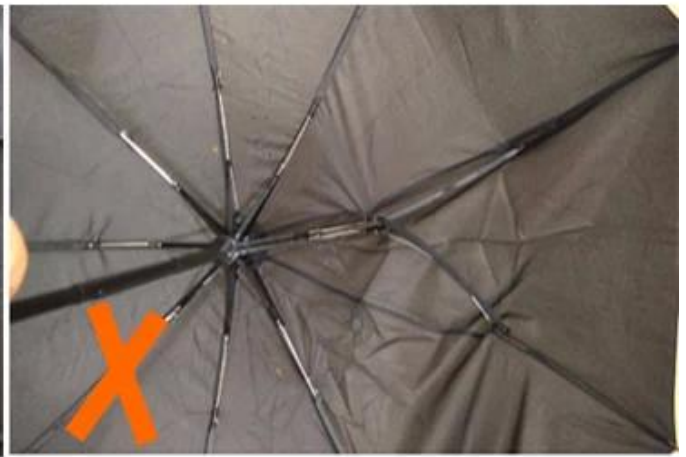

24 Dec 2018 02:24

K***
ES

★☆☆☆☆

Color: Black Ships From: China Logistics: TNT

One the metals/ribs broke after one day of use, with just light rain no wind. Very disappointing!

24 Dec 2018 02:24

ours

others