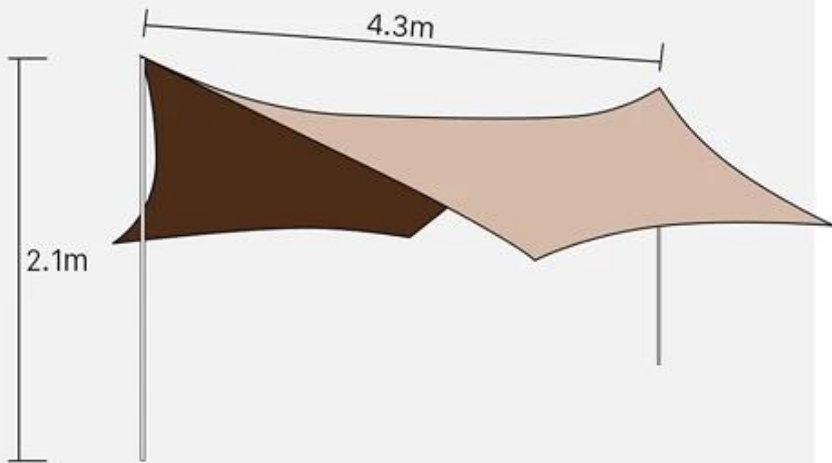

Product name	Awning
Usage	Outdoor Camping Hiking Travelling
Color	Customized
Pole	Fiberglass
Feature	Portable
Keyword	Outdoor Camping Shelter
Material	Polyester
Packing Size	62*48*38cm/6pcs
Packing Weight	17kg/6pcs
Design	OEM Welcomed
Payment Terms	L/C, T/T, Western Union
Trade Terms	EXW, FOB(Ningbo, Shanghai)

42*18*17CM

2.55KG

PU3000 Waterproof and Good Opacity

RIPSTOP 150D Oxford Cloth