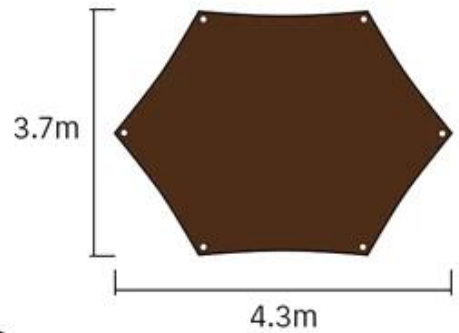

Product name	Awning
Usage	Outdoor Camping Hiking Travelling
Color	Customized
Pole	Fiberglass
Feature	Portable
Keyword	Outdoor Camping Shelter
Material	Polyester
Packing Size	62*48*38cm/6pcs
Packing Weight	17kg/6pcs
Design	OEM Welcomed
Payment Terms	L/C, T/T, Western Union
Trade Terms	EXW, FOB(Ningbo, Shanghai)

42*18*17CM

2.55KG

PU3000 Waterproof and Good Opacity

RIPSTOP 150D Oxford Cloth