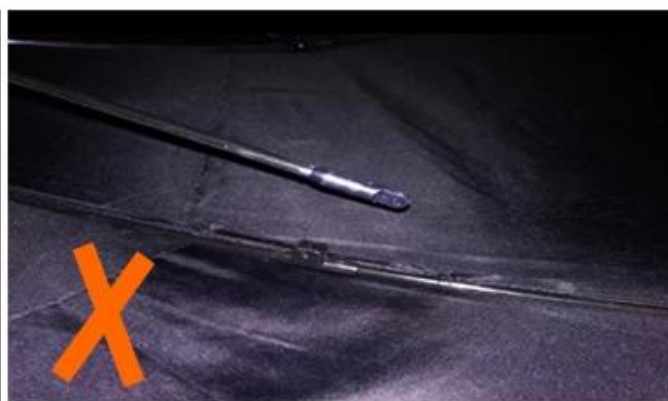

K***
ES

★☆☆☆☆

Color: Black Ships From: China Logistics: TNT

One the metals/ribs broke after one day of use, with just light rain no wind. Very disappointing!

24 Dec 2018 02:24

ours

others

Shaoxing Umberlla Co. , Ltd **Amberla**
19
, , , ,