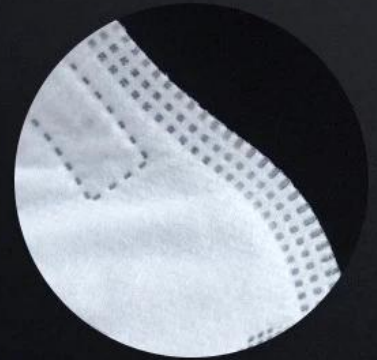

Breathable

Select high quality filter material