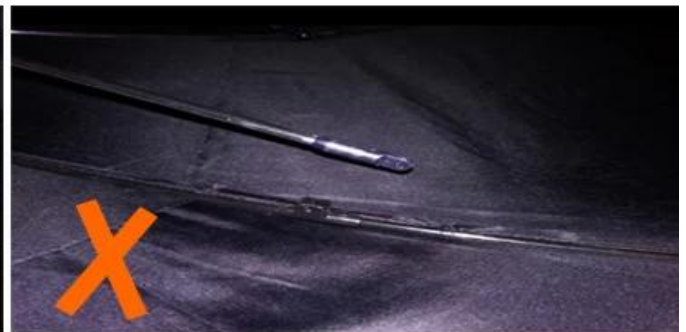

24 Dec 2018 02:24

K***
ES

★★★★☆

Color: Black Ships From: China Logistics: TNT
One the metals/ribs broke after one day of use, with just light rain
no wind. Very disappointing!

24 Dec 2018 02:24

ours

others

Shaoxing Shaxing