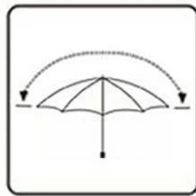

# Upgrade of Invert Umbrella

**Shorter for Easy Carry and Store**

**More Convenient to Open and Close**

41 inch

46 inch

12.6 inch

13.6 oz

8 ribs