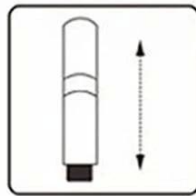

# Upgrade of Invert Umbrella

**Shorter for Easy Carry and Store**

**More Convenient to Open and Close**

41 inch

46 inch

12.6 inch

13.6 oz

8 ribs