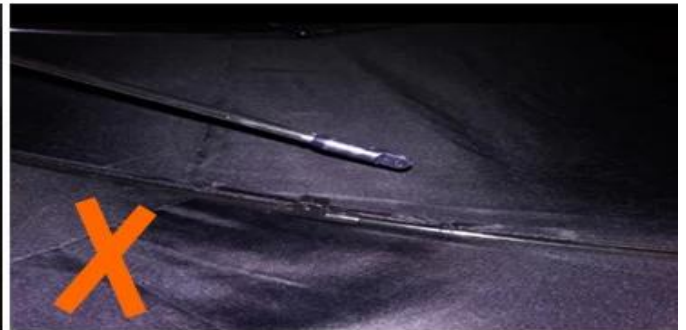

24 Dec 2018 02:24

K***t
ES

★★★★☆

Color: Black Ships From: China Logistics: TNT

One the metals/ribs broke after one day of use, with just light rain no wind. Very disappointing!

24 Dec 2018 02:24

ours

others