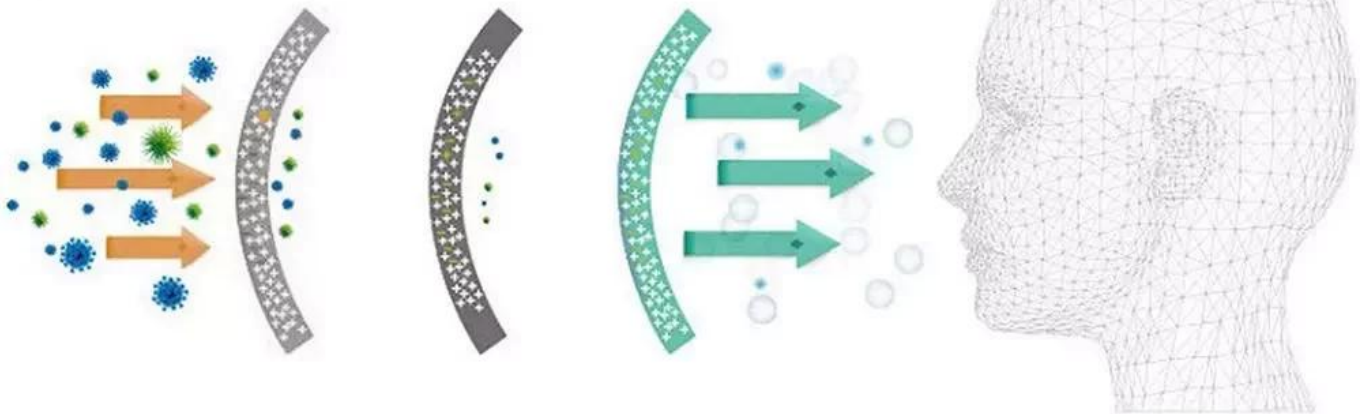

□□□□□□

Seller Discount
On all products

Time left until promotion ends: 7d 0h 0m

[Shop Now ▶](#)