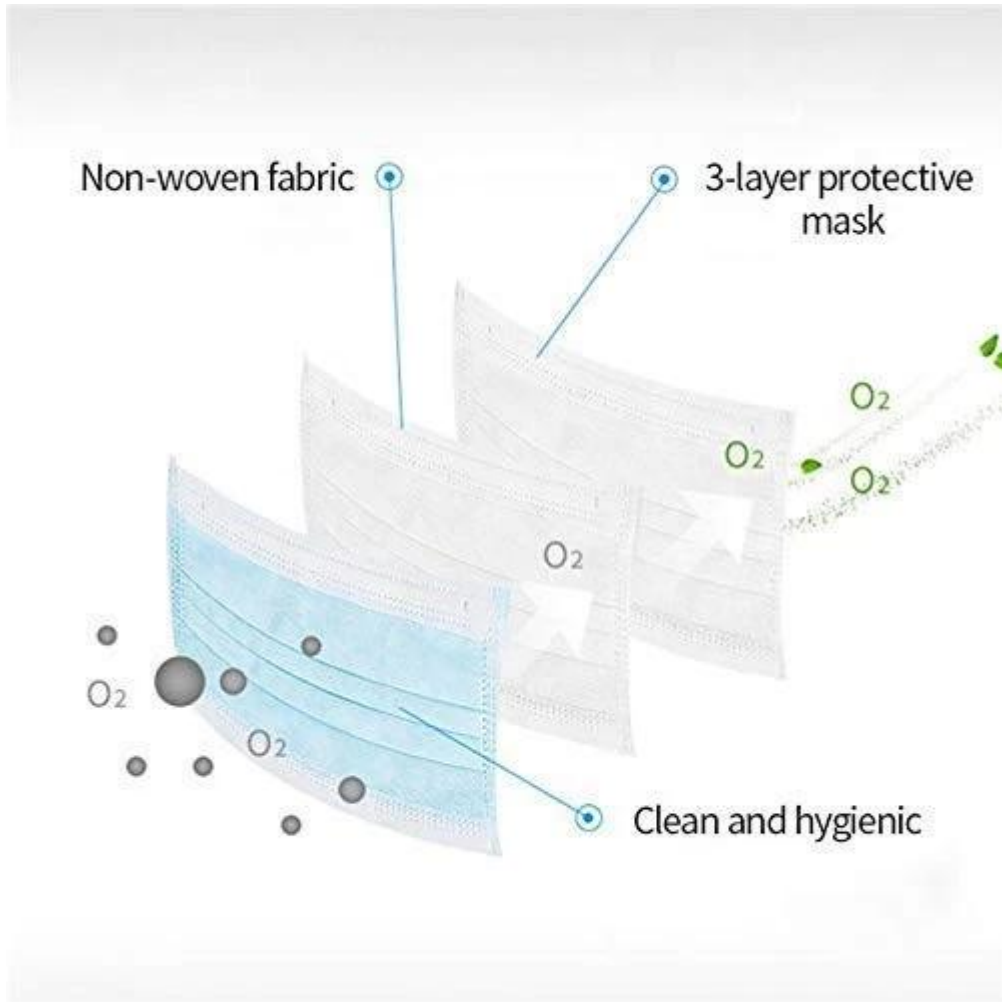

FDA CE 00000000000000000000 - 000000 3Ply 000 Earloop 00000000000000000000

Soft Fabric

Non-woven fabric, moisture-proof, breathable, non-toxic, non irritating, soft and comfortable

Ear Band Design

Easy to use and easy to carry

3-layer of Defense

- PP non-woven fabric
- Polypropylene melt-blown non-woven fabric
- PP non-woven fabric

□□□□□□

Seller Discount
On all products

Time left until promotion ends: 7d 0h 0m

[Shop Now ▶](#)

All details, please check it as coupon.

mass production
inspection packing

05

shipment

PRODUCTION PROCEDURES

1. EDGE STITCH

2. CUT FABRIC

3. SEWING

4. TIP ASSEMBLY