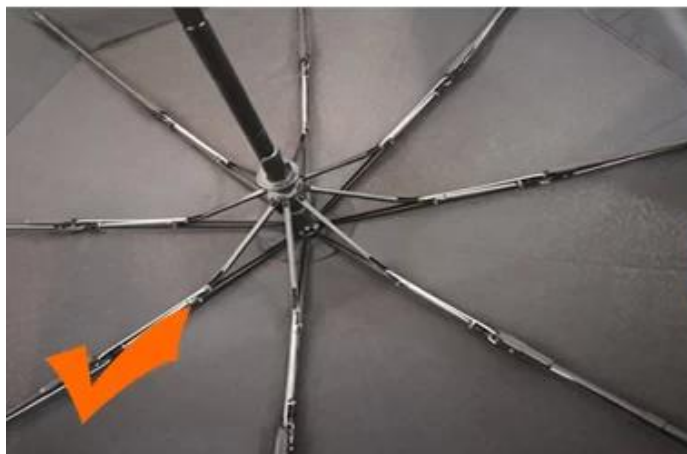

24 Dec 2018 02:24

4***
ES

★★★★☆

Color: Black Ships From: China Logistics: TNT

One the metals/ribs broke after one day of use, with just light rain no wind. Very disappointing!

24 Dec 2018 02:24

ours

others