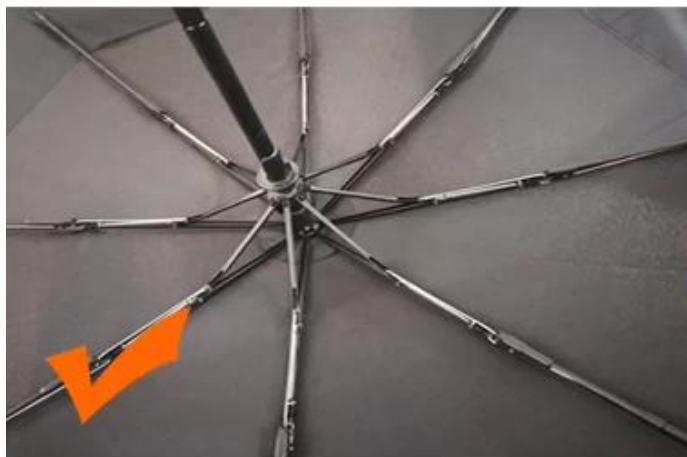

5***
FR

★★★★★

Ships From: China Logistics: TNT

I really like this umbrella. It is sturdy, it can be opened or closed with just a press. And more importantly, almost instant dry by just shaking.

24 Dec 2018 02:24

4***
ES

★★★★☆

Color: Black Ships From: China Logistics: TNT

One the metals/ribs broke after one day of use, with just light rain no wind. Very disappointing!

24 Dec 2018 02:24

ours