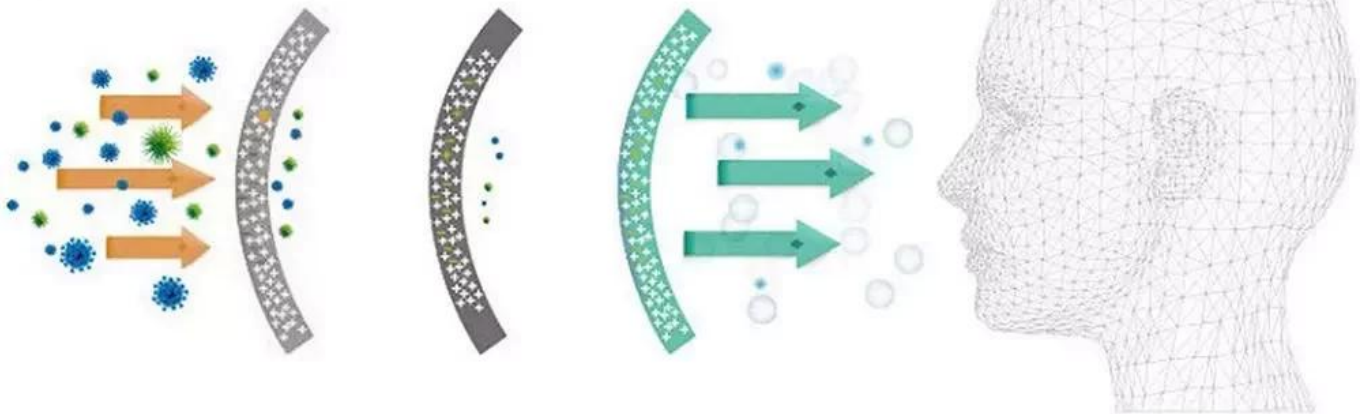

FDA CE 注册 - 3Ply 耳挂式

Soft Fabric

Non-woven fabric, moisture-proof, breathable, non-toxic, non irritating, soft and comfortable

Ear Band Design

Easy to use and easy to carry

3-layer of Defense

- PP non-woven fabric
- Polypropylene melt-blown non-woven fabric
- PP non-woven fabric

05

shipment

PRODUCTION PROCEDURES

1. EDGE STITCH

2. CUT FABRIC

3. SEWING

4. TIP ASSEMBLY

5. SEW UP