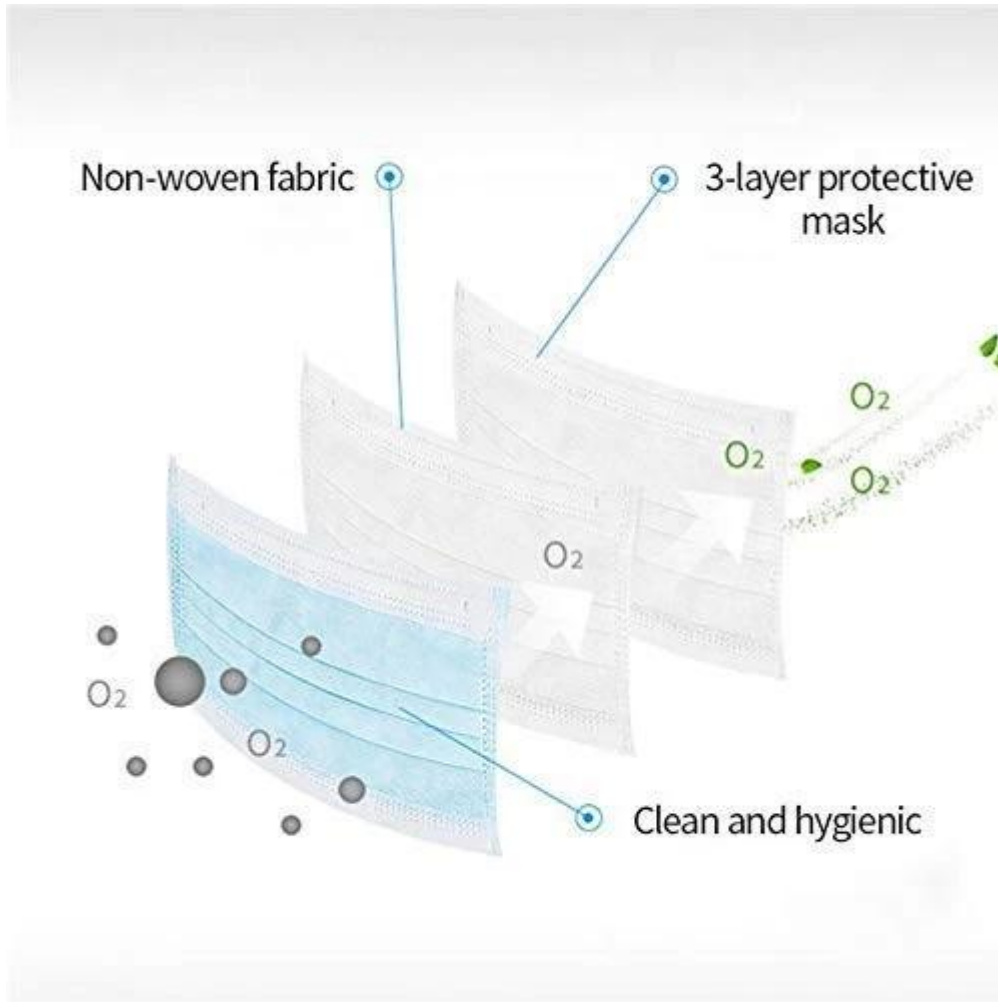

FDA CE 注册 - 3Ply 耳挂式

Soft Fabric

Non-woven fabric, moisture-proof, breathable, non-toxic, non irritating, soft and comfortable

Ear Band Design

Easy to use and easy to carry

3-layer of Defense

- PP non-woven fabric
- Polypropylene melt-blown non-woven fabric
- PP non-woven fabric

05

shipment

PRODUCTION PROCEDURES

1. EDGE STITCH

2. CUT FABRIC

3. SEWING

4. TIP ASSEMBLY

5. SEW UP