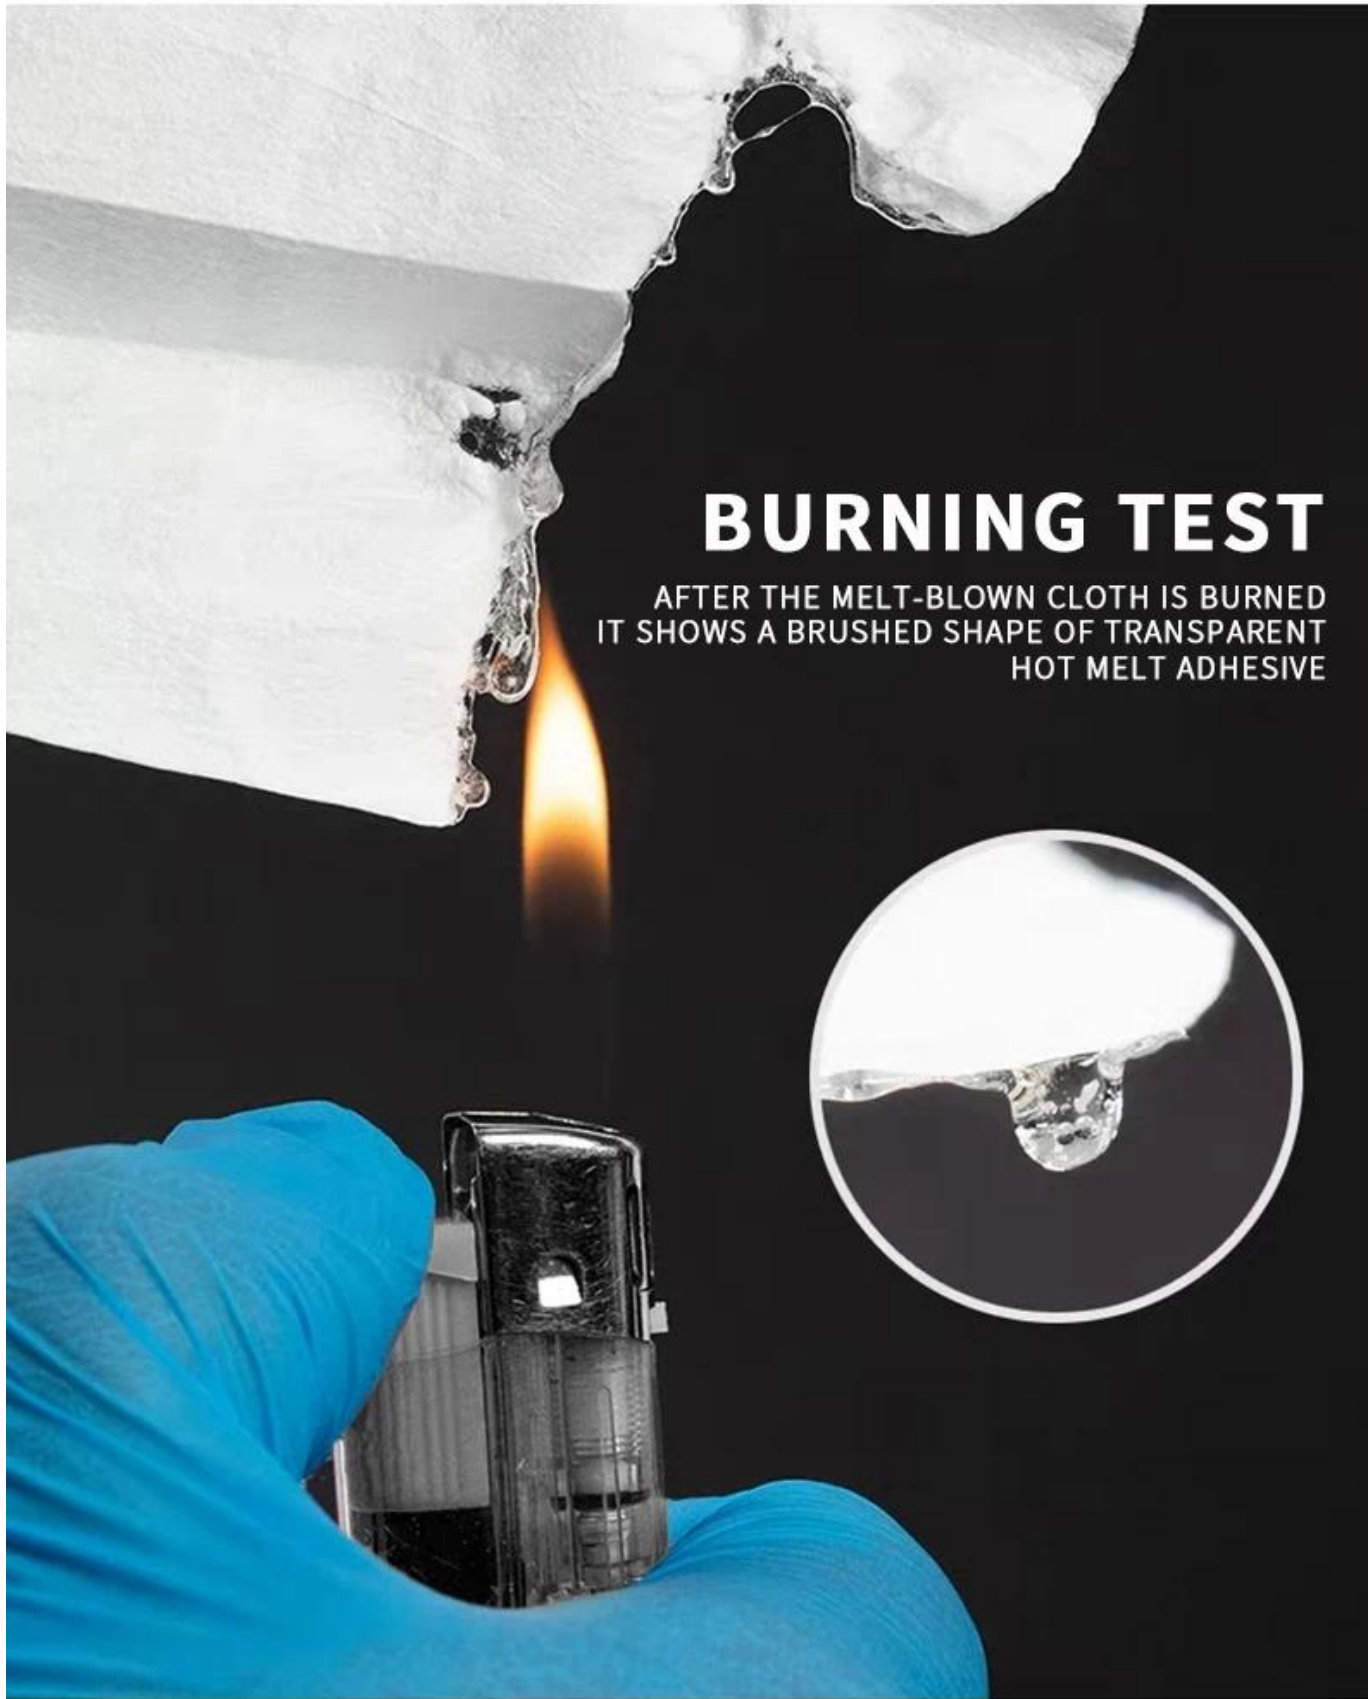

# EFFICIENT MELTBLOWN MATERIALS

4 LAYERS OF PROTECTIVE FILTERING  
FOR SAFER BREATHING PROTECTION

**01**

**Outer Layer Non-woven**

Filter large particles

**02**

**Electrostatic Meltblown Layer**

Isolate PM2.5 dust

**03**

**N95 Standard Filter Material**

Multilayer filter bacteria

**04**

**Electrostatic meltblown layer**

Enhanced filtering of dust

---

# DRIP TEST

HIGH-QUALITY NON-WOVEN MATERIAL,  
SMALL BREATHING POWER, EFFECTIVE ISOLATION

# BURNING TEST

AFTER THE MELT-BLOWN CLOTH IS BURNED  
IT SHOWS A BRUSHED SHAPE OF TRANSPARENT  
HOT MELT ADHESIVE