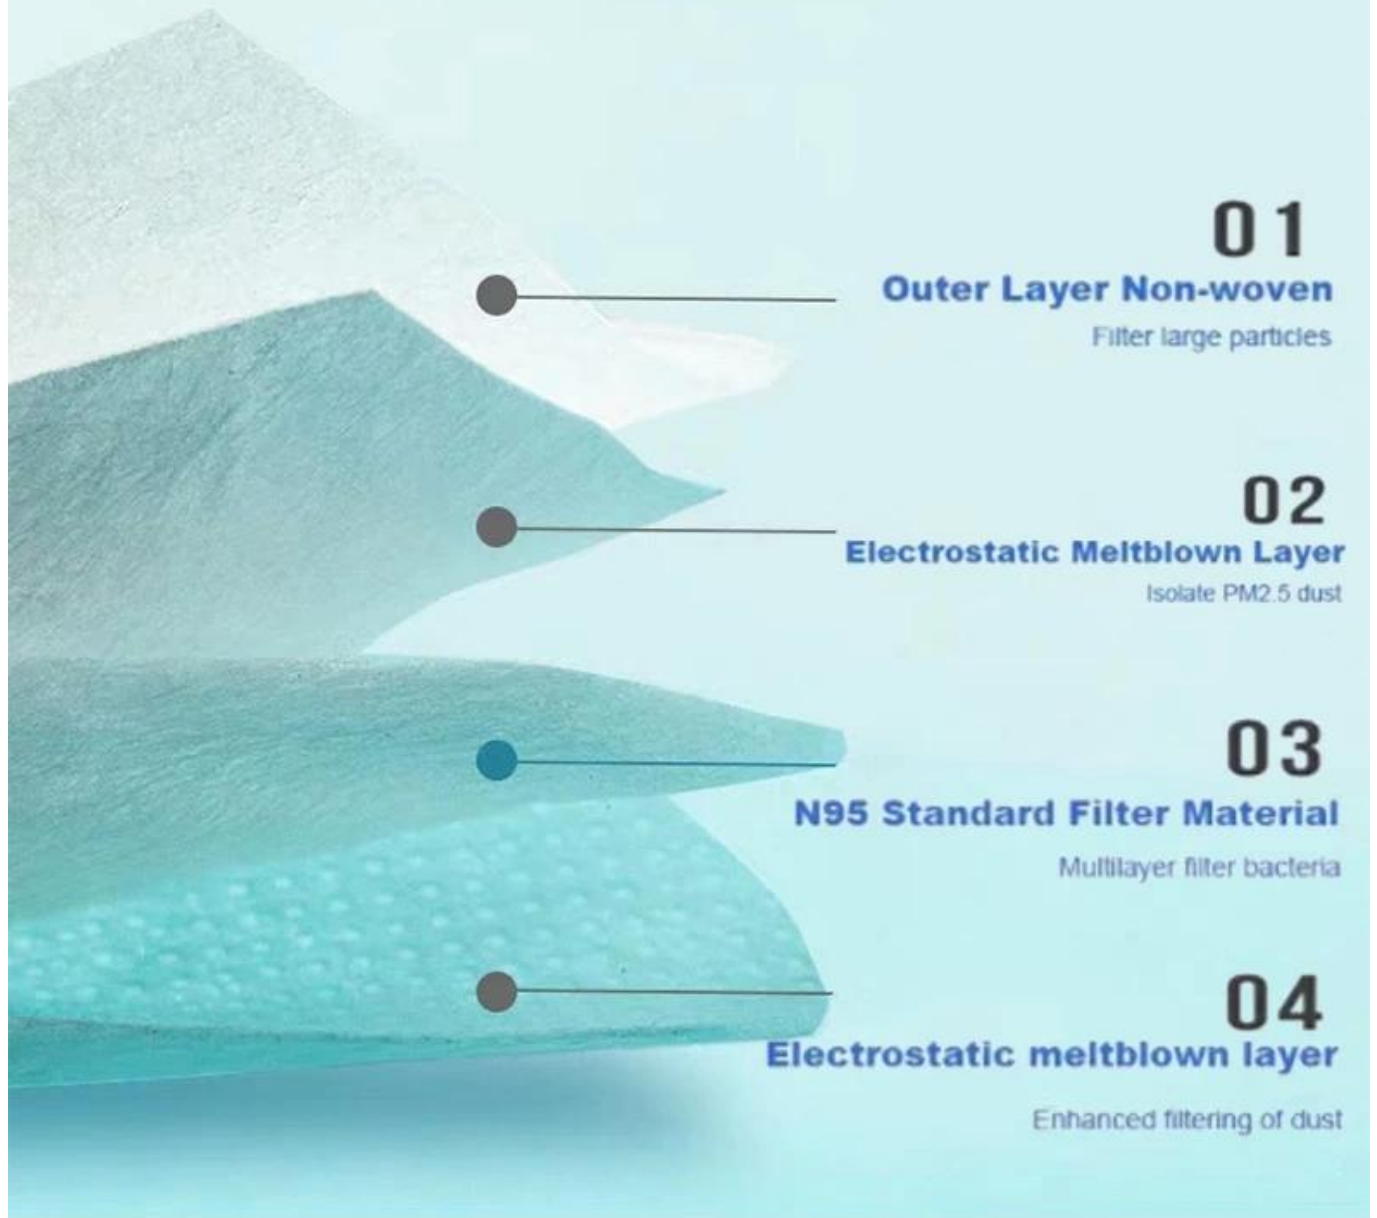

# EFFICIENT MELTBLOWN MATERIALS

4 LAYERS OF PROTECTIVE FILTERING  
FOR SAFER BREATHING PROTECTION

**01**

**Outer Layer Non-woven**

Filter large particles

**02**

**Electrostatic Meltblown Layer**

Isolate PM2.5 dust

**03**

**N95 Standard Filter Material**

Multilayer filter bacteria

**04**

**Electrostatic meltblown layer**

Enhanced filtering of dust

---

## PRODUCTION PROCEDURES

1. EDGE STITCH

2. CUT FABRIC

3. SEWING

4. TIP ASSEMBLY

5. SEW UP

6. QUALITY CHECK