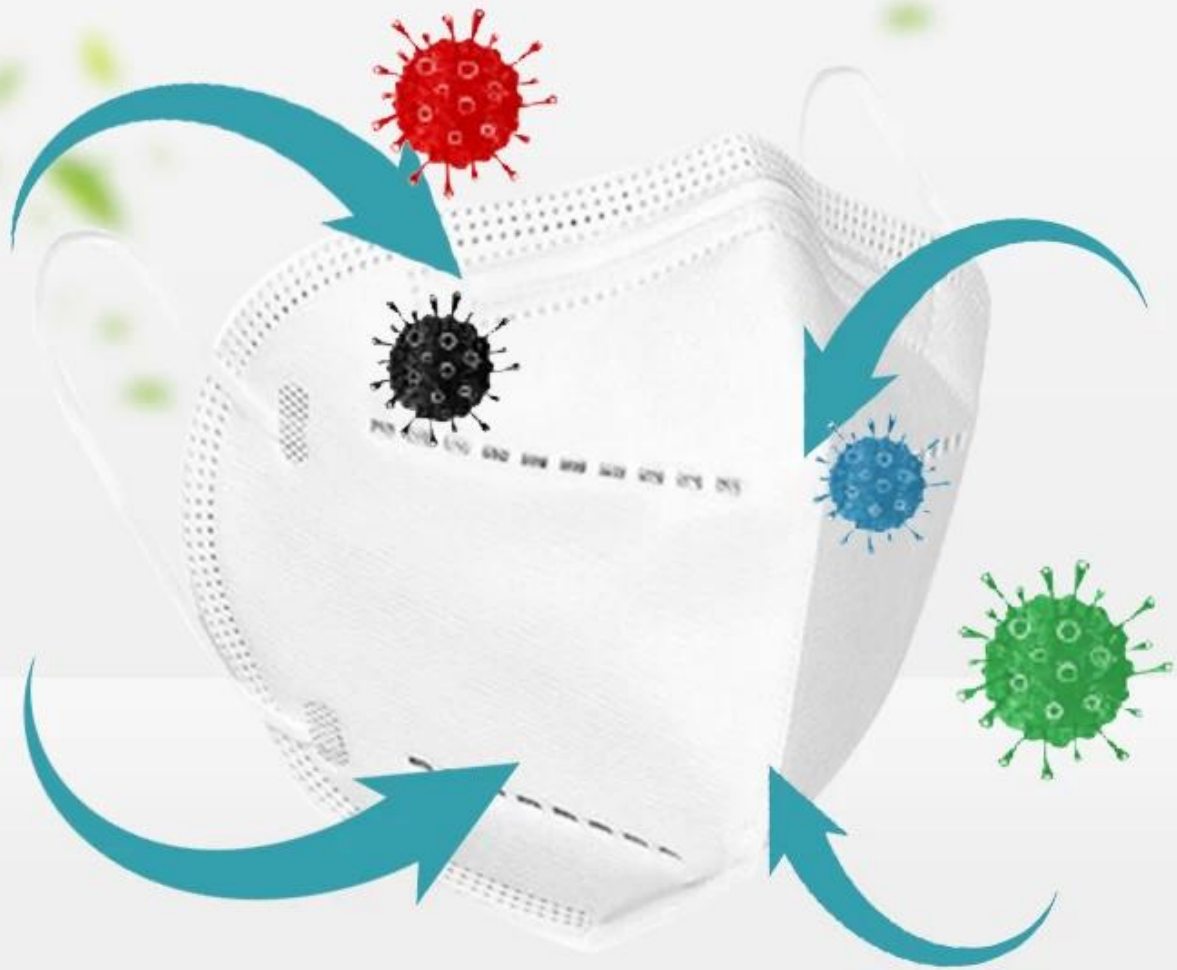

Diposable 50 / kn95

GOOD QUALITY KN95 MASK

GOOD QUALITY KN95 MASK

High efficiency filtration

Remove bacteria

Effectively prevent exhaled exhaust gas

Granular layer of activated carbon

Effective control of germs

Waterproof non-woven fabric layer

THIS OUTSIDE-PROTECTOR IS WHAT YOU NEED

Office

Going out

On the plane

To prevent
the virus

Bus

Metro

05

shipment

PRODUCTION PROCEDURES

1. EDGE STITCH

2. CUT FABRIC

3. SEWING

4. TIP ASSEMBLY

5. SEW UP