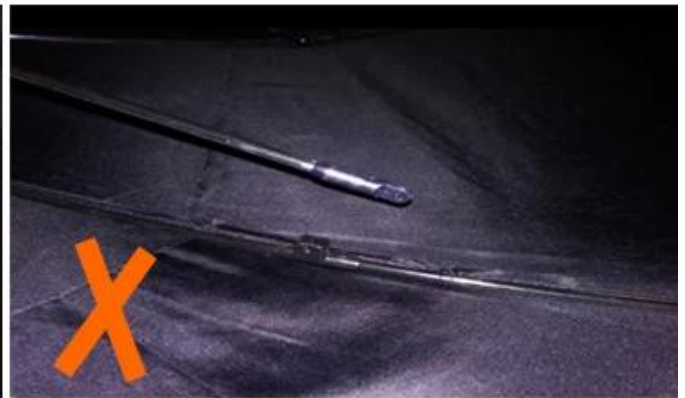

K***
ES

★☆☆☆☆

Color: Black Ships From: China Logistics: TNT

One the metals/ribs broke after one day of use, with just light rain
no wind. Very disappointing!

24 Dec 2018 02:24

ours

others

OEM PROCESS