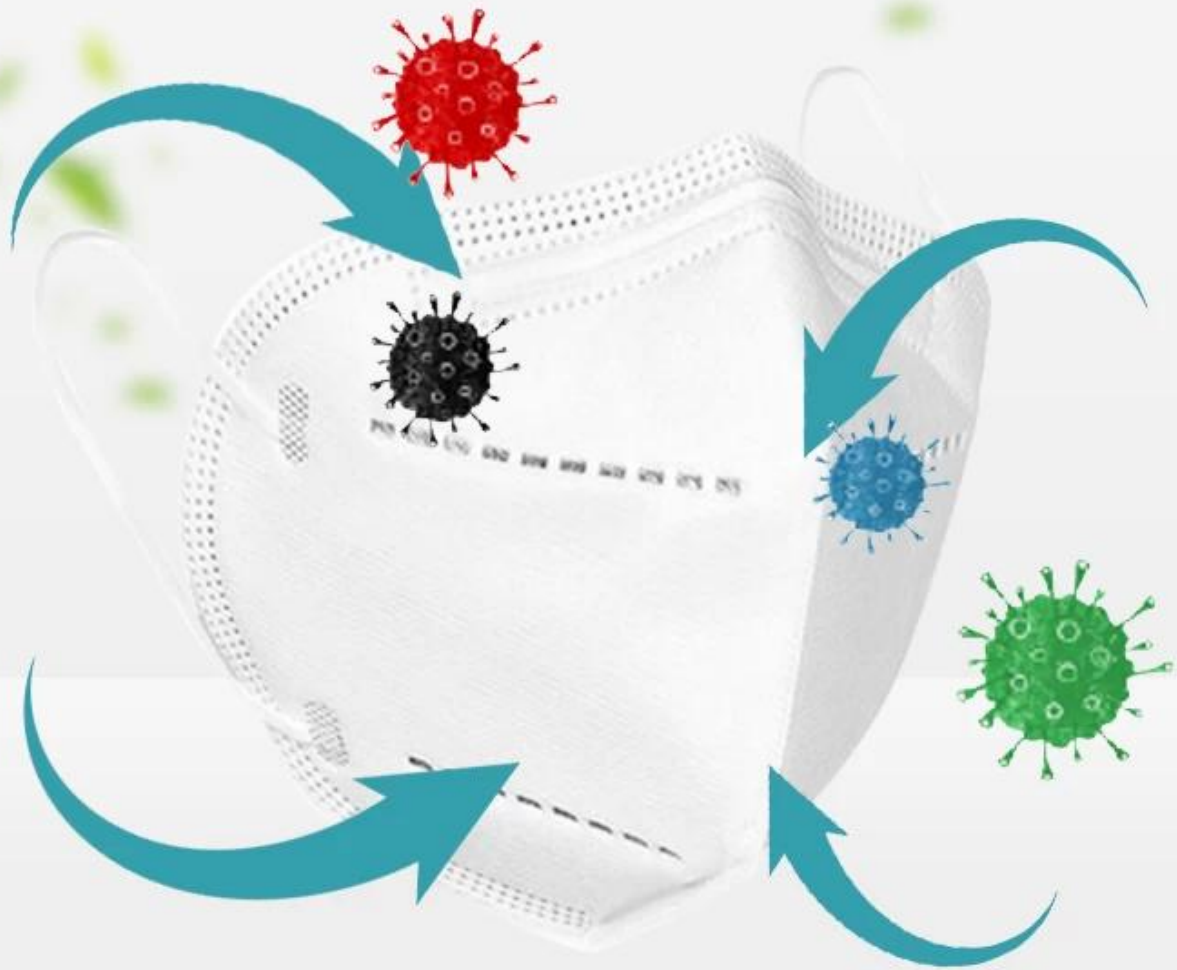

Diposable 50 / kn95

GOOD QUALITY KN95 MASK

GOOD QUALITY KN95 MASK

High efficiency filtration

Remove bacteria

Effectively prevent exhaled exhaust gas

Granular layer of activated carbon

Effective control of germs

Waterproof non-woven fabric layer

THIS OUTSIDE-PROTECTOR IS WHAT YOU NEED

Office

Going out

On the plane

To prevent
the virus

Bus

Metro

shipment

PRODUCTION PROCEDURES

1. EDGE STITCH

2. CUT FABRIC

3. SEWING

4. TIP ASSEMBLY

5. SEW UP

6. QUALITY CHECK