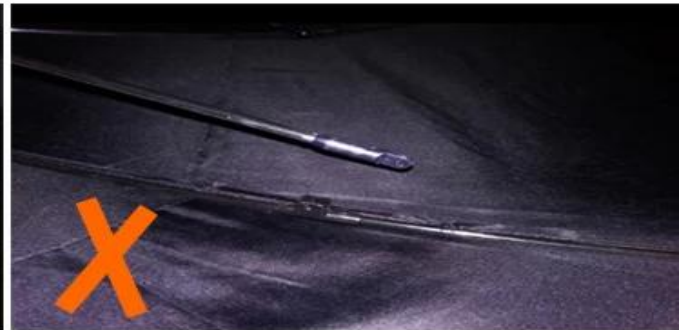

24 Dec 2018 02:24

K***+
ES

Color: Black Ships From: China Logistics: TNT

One the metals/ribs broke after one day of use, with just light rain no wind. Very disappointing!

24 Dec 2018 02:24

ours

others

Shaoxing Shaoxing