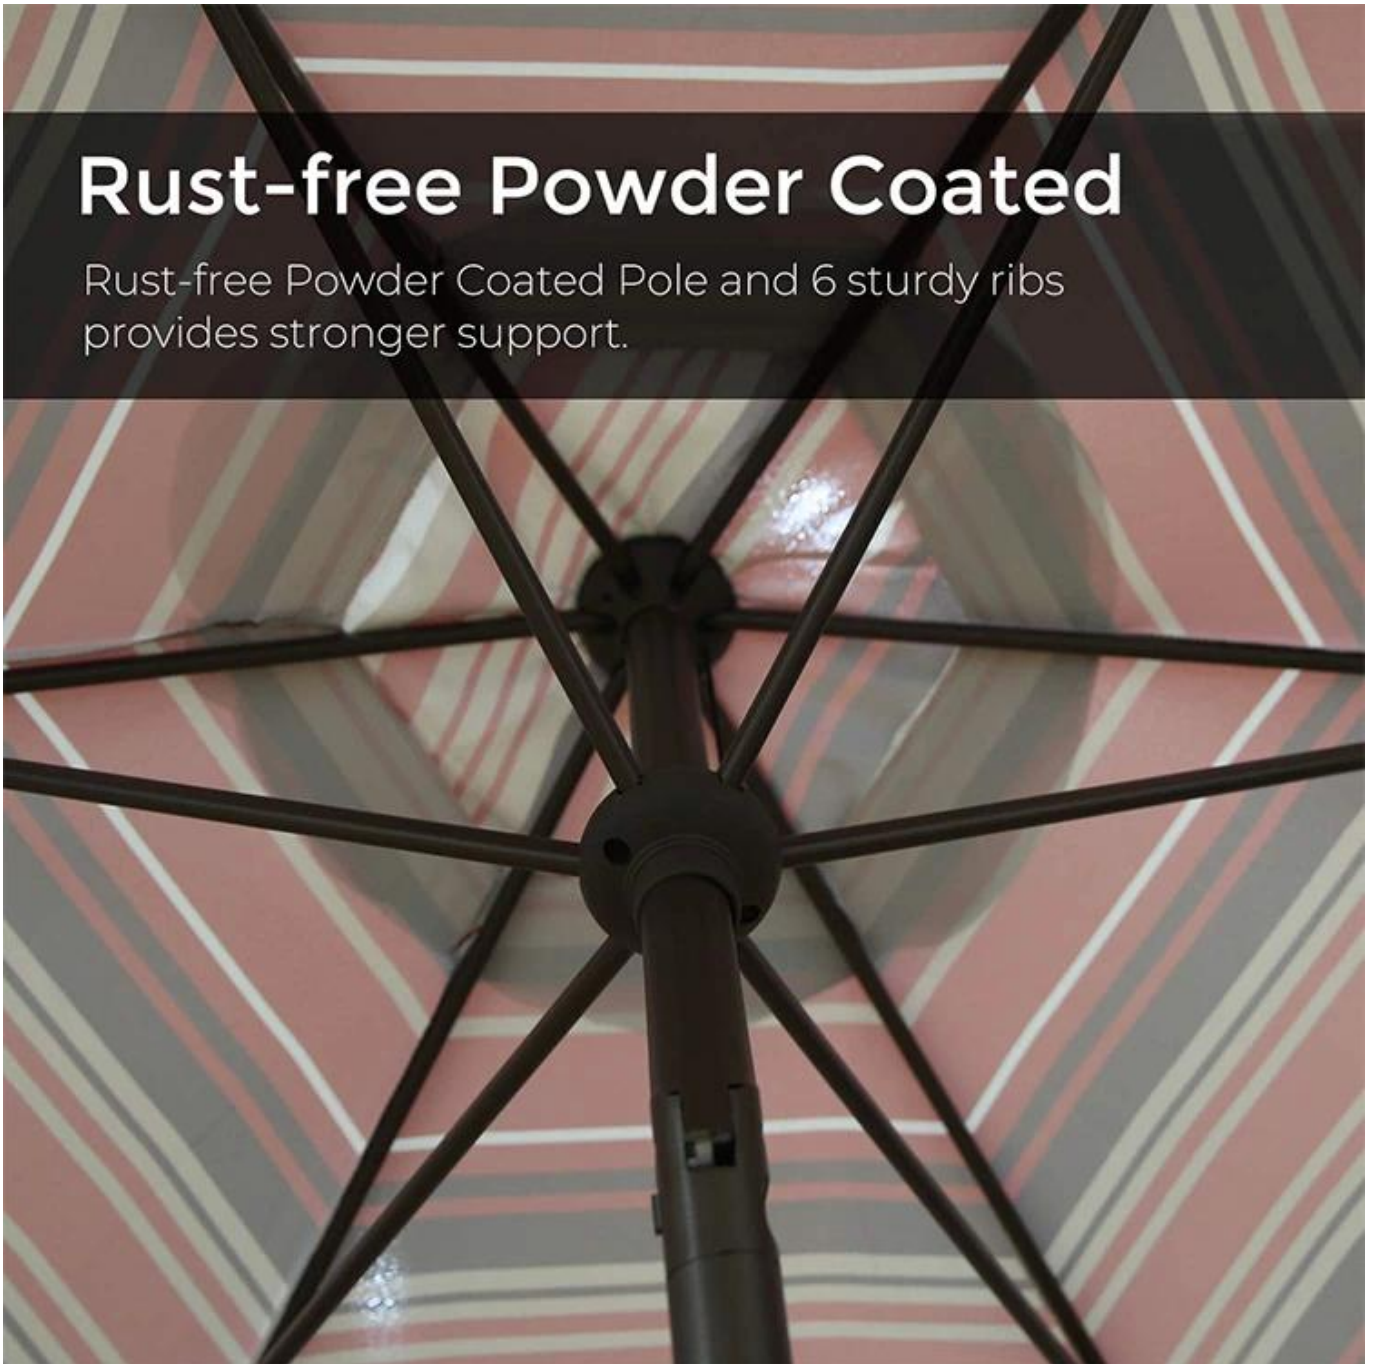

**UV Protection
Polyester Fabric**

Effective protection against
ultraviolet rays.

**Push Button
Tilt**

Freely adjust the angle with a locking
tilt joint for the charge of sun.

**Sturdy 6 Ribs and
Powder Coated Pole**

Stable and durable frame is more
windproof, rust-Resistant powder
coated pole prevents wear over time.

**Built-in Crank
System**

Pully-assisted crank opens and
closes the umbrella easily.

Butterfly Buckle
Easier to use and more durable.

Screw-In Pole Design
Rounded Threads umbrella pole, easy to set up.

Reinforced End Screw Design
Secure the 6 ribs and keep the surface of the umbrella canopy more sturdy.

Rust-free Powder Coated

Rust-free Powder Coated Pole and 6 sturdy ribs provides stronger support.

Notice: Not include the base, suit for square or rectangle table with 4 to 6 chairs.

WHY CHOOSE OUR PRODUCT

Extraordinary quality and service

OURS

Vs OTHERS

Integrated design
secures the canopy

Works as new
after years