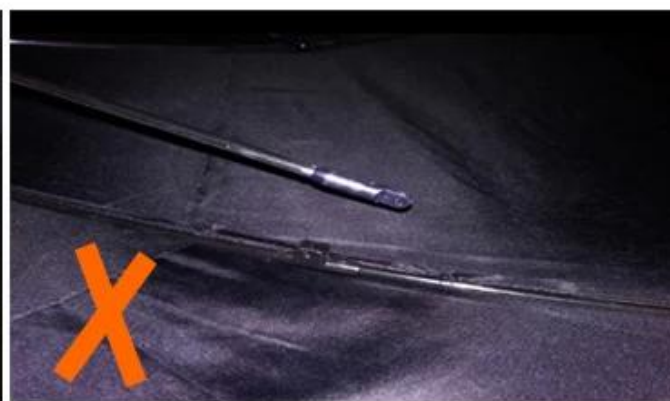

★☆☆☆☆

Color: Black Ships From: China Logistics: TNT

One the metals/ribs broke after one day of use, with just light rain no wind. Very disappointing!

24 Dec 2018 02:24

ours

others

Shaoxing Umberlla Co. , Ltd **Amberla**
19
, , , ,