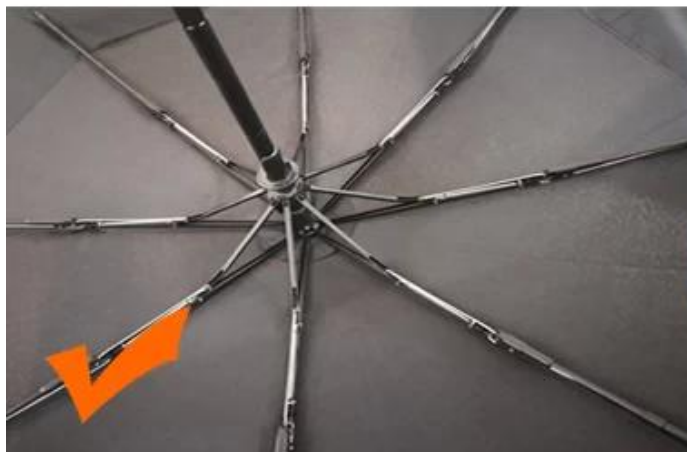

S***
FR

★★★★★

Ships From: China Logistics: TNT

I really like this umbrella. It is sturdy, it can be opened or closed with just a press. And more importantly, almost instant dry by just shaking.

24 Dec 2018 02:24

K***
ES

★☆☆☆☆

Color: Black Ships From: China Logistics: TNT

One the metals/ribs broke after one day of use, with just light rain no wind. Very disappointing!

24 Dec 2018 02:24

ours