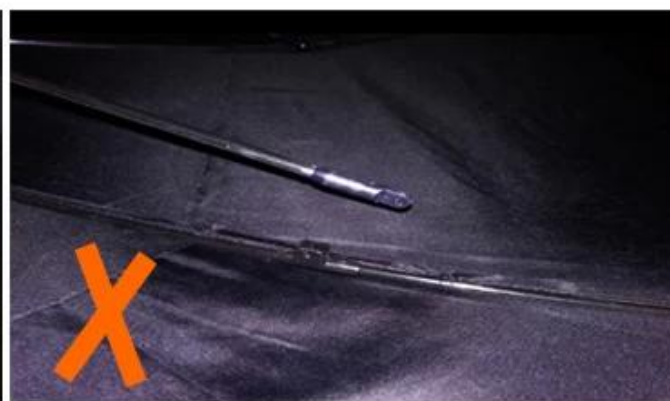

24 Dec 2018 02:24

K\*\*\*  
ES

★☆☆☆☆

Color: Black Ships From: China Logistics: TNT

One the metals/ribs broke after one day of use, with just light rain no wind. Very disappointing!

24 Dec 2018 02:24

ours

others