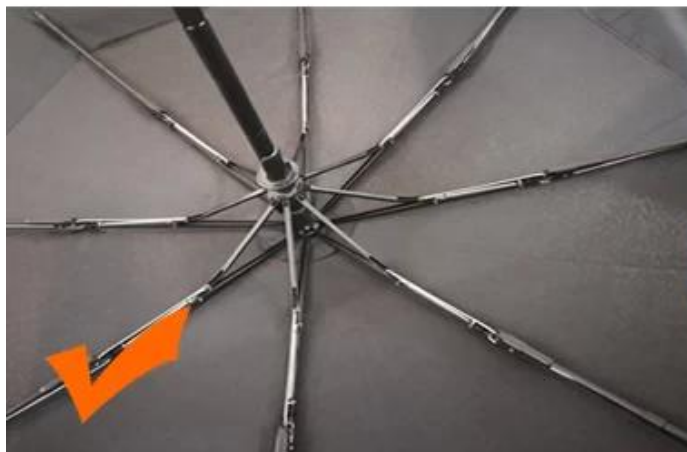

24 Dec 2018 02:24

K\*\*\*  
ES

★☆☆☆☆

Color: Black Ships From: China Logistics: TNT

One the metals/ribs broke after one day of use, with just light rain no wind. Very disappointing!

24 Dec 2018 02:24

ours

others