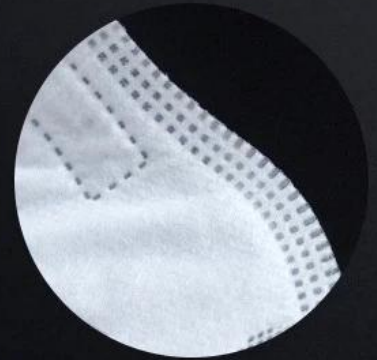

—
KN95 White

KN95

Breathable

Select high quality filter material

□□□□□

✘

□□□□□□□□□□

WHY CHOOSE US?

K***
ES

★☆☆☆☆

Color: Black Ships From: China Logistics: TNT

One the metals/ribs broke after one day of use, with just light rain no wind. Very disappointing!

24 Dec 2018 02:24

ours

others

OEM PROCESS

05

shipment

PRODUCTION PROCEDURES

1. EDGE STITCH

2. CUT FABRIC

3. SEWING

4. TIP ASSEMBLY

5. SEW UP