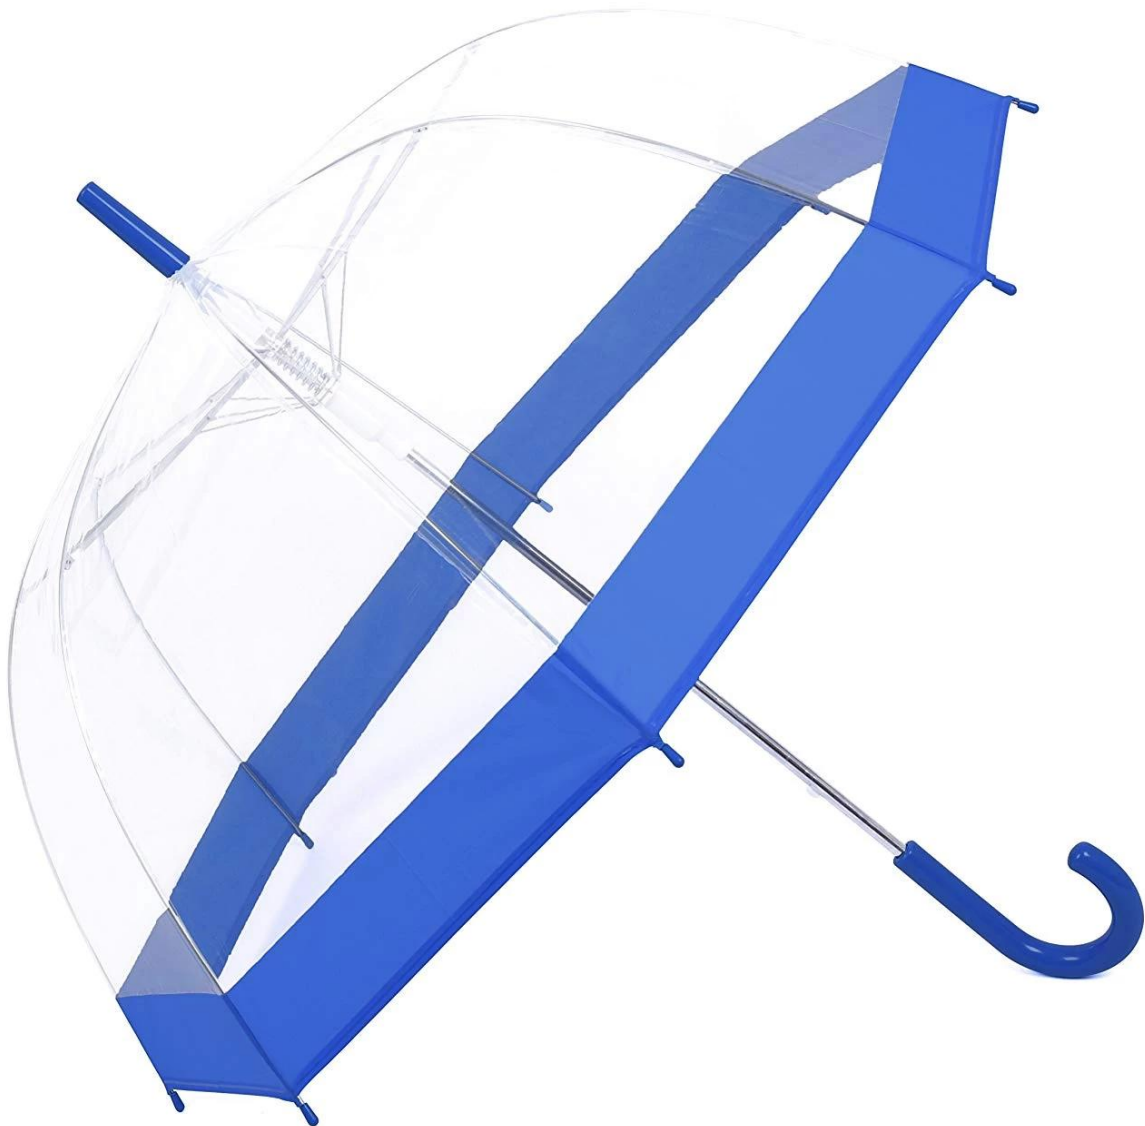

Seller Discount
On all products

Time left until promotion ends: 7d 0h 0m

[Shop Now](#) ▶

All details, please check it as coupon.

Rainbrace

Firm Framework &
Flexible Fiberglass Ribs

Good Protection
from Rain