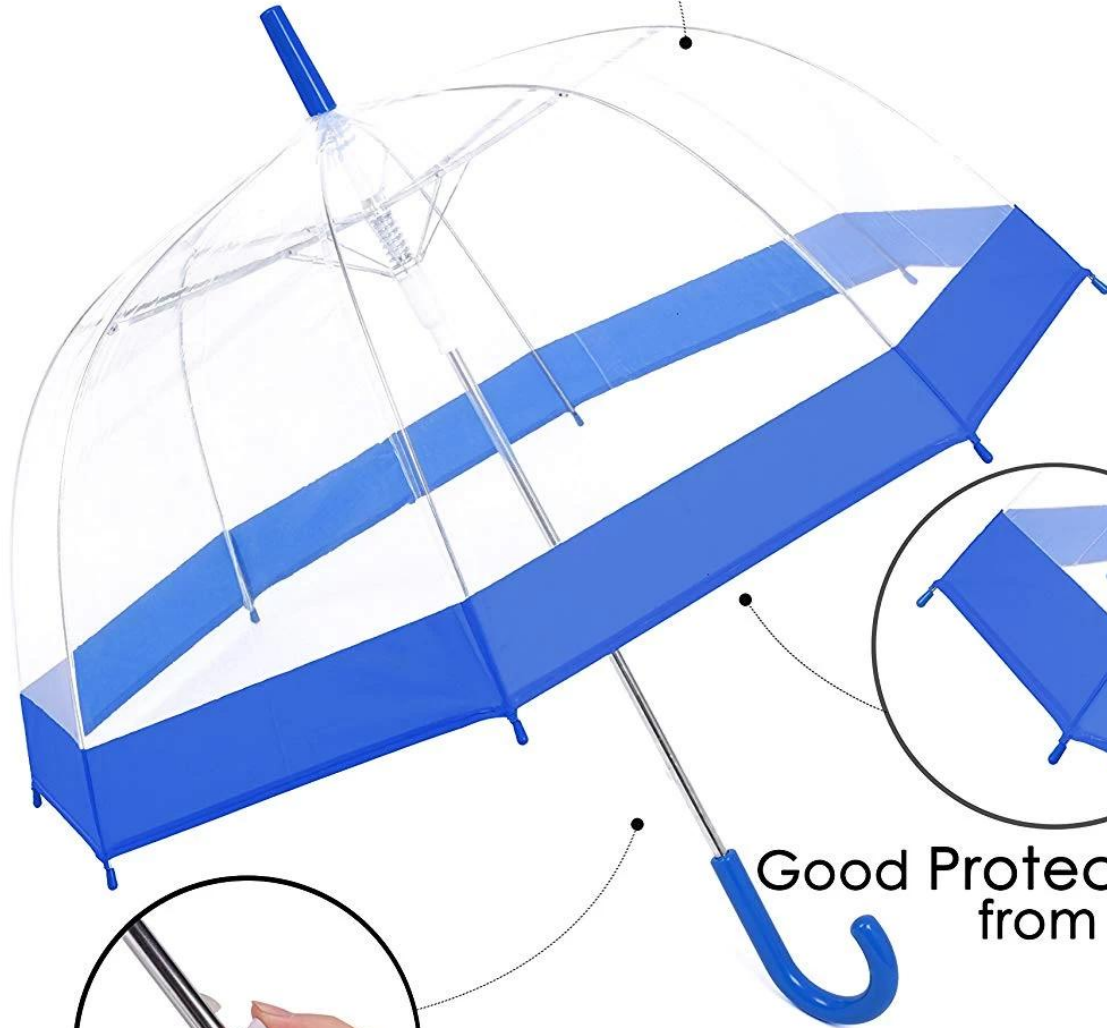

Seller Discount
On all products

Time left until promotion ends: 7d 0h 0m

[Shop Now](#) ▶

All details, please check it as coupon.

Rainbrace

Firm Framework &
Flexible Fiberglass Ribs

Good Protection
from Rain