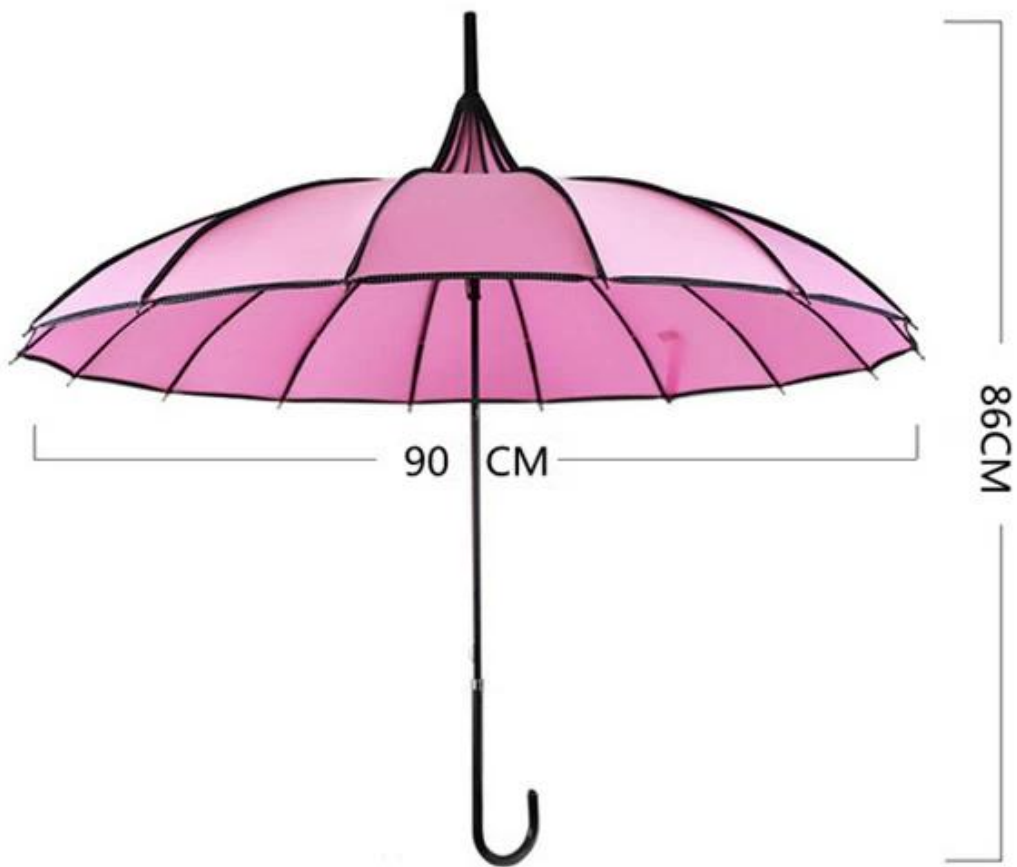

Product Size