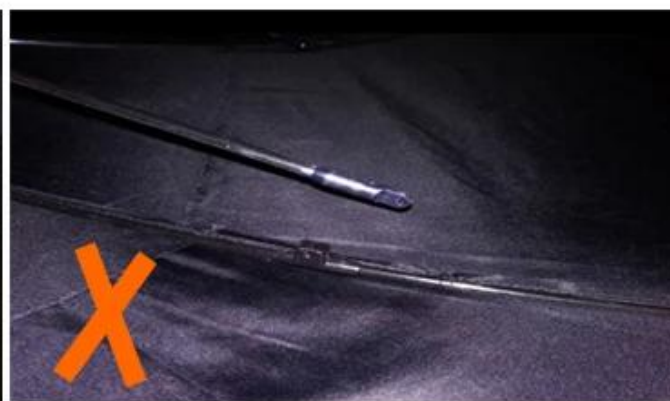

Информация о компании

О нас Lotus Umbrella:

Shaoxing Lotus Umbrella Co., Ltd. является профессиональным производителем Umbrella в провинции Чжэцзян, Китай. Мы работаем в этой области около 19 лет и предлагаем различные нестандартные зонты, в том числе временные, разных