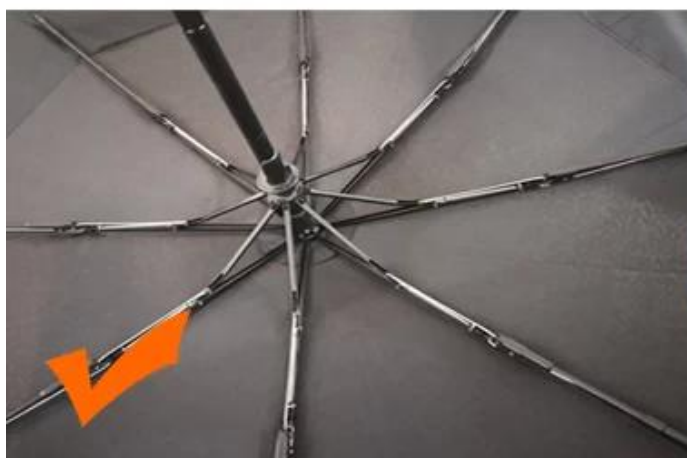

противовирусная белая нетканая одноразовая маска kn95 с CE

SEAMLESS FIT FOR SECURITY

**ADJUSTABLE
BRIDGE OF NOSE**

Fit a variety

**3D SOLID
ARC DESIGN**

Smooth breathing

4Floor

Filter protection

24 Dec 2018 02:24

K***
ES

★★★★★

Color: Black Ships From: China Logistics: TNT

One the metals/ribs broke after one day of use, with just light rain no wind. Very disappointing!

24 Dec 2018 02:24

ours

others