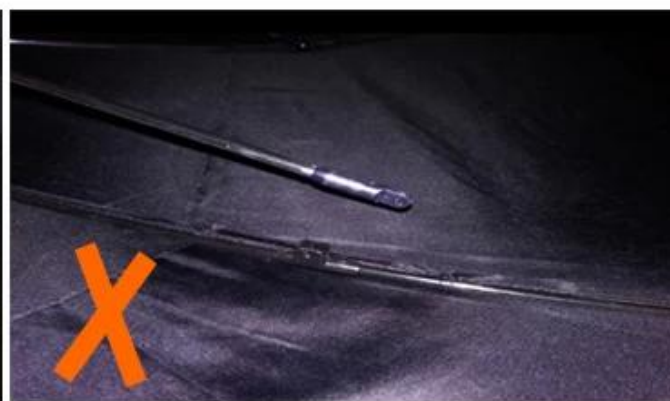

противовирусная белая нетканая одноразовая маска kn95 с CE

SEAMLESS FIT FOR SECURITY

**ADJUSTABLE
BRIDGE OF NOSE**

Fit a variety

**3D SOLID
ARC DESIGN**

Smooth breathing

4Floor

Filter protection

24 Dec 2018 02:24

K***
ES

★★★★★

Color: Black Ships From: China Logistics: TNT

One the metals/ribs broke after one day of use, with just light rain no wind. Very disappointing!

24 Dec 2018 02:24

ours

others