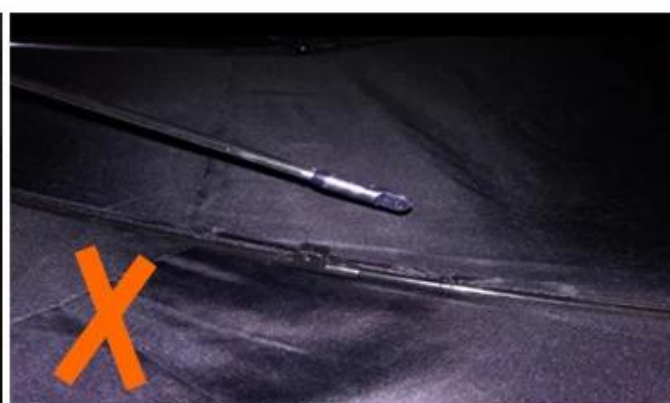

24 Dec 2018 02:24

4***
ES

★★★★☆

Color: Black Ships From: China Logistics: TNT

One the metals/ribs broke after one day of use, with just light rain no wind. Very disappointing!

24 Dec 2018 02:24

ours

others