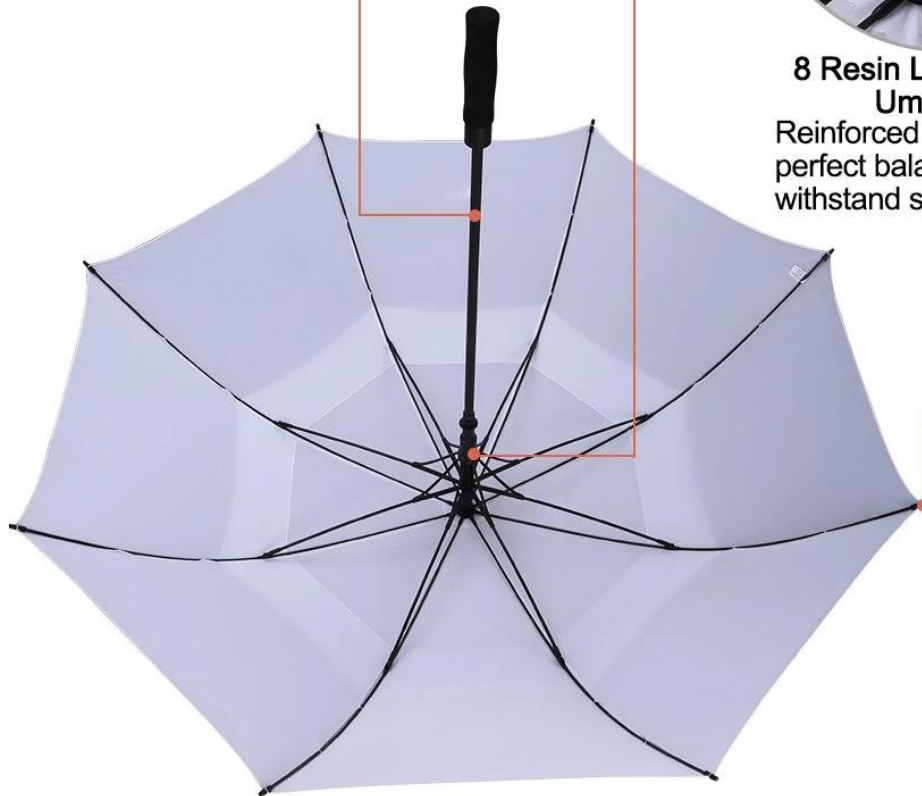

Strong Umbrella Bead
Injection technics, molding in
one, not easy to deformation
and take off the line.