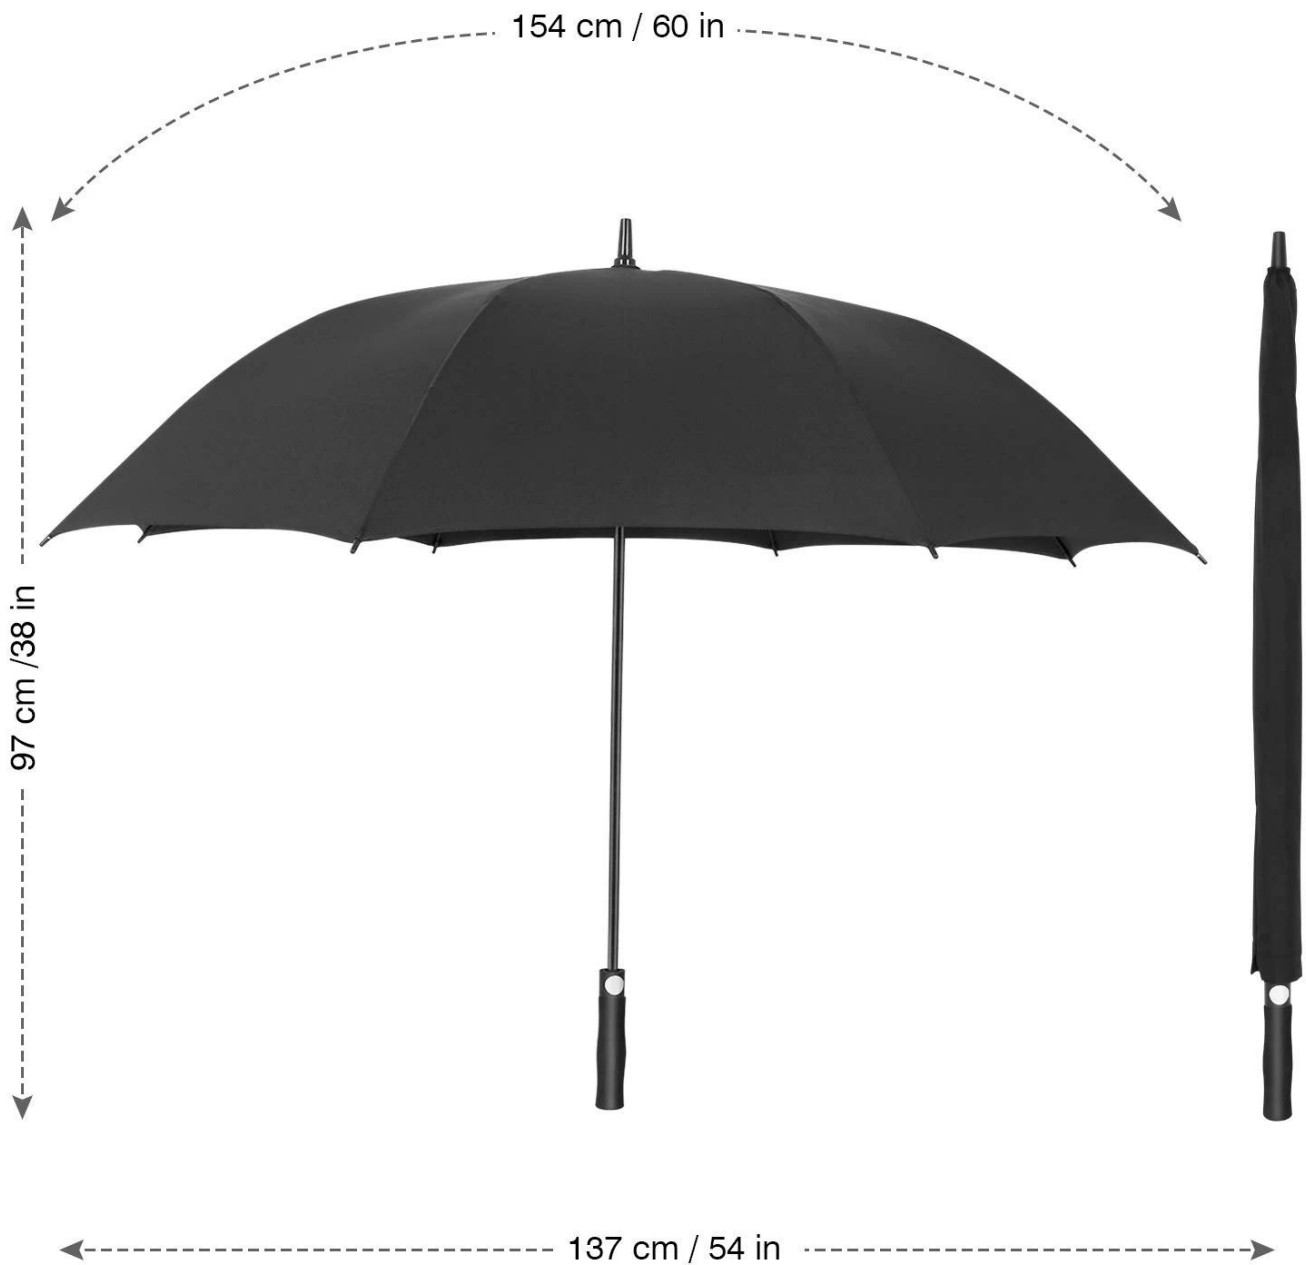

Send Inquire	<a href="#">Please click here to send us your inquiry</a>
Product Name	umbrella
Size	27"*8K
Fabric	190T Pongee
Frame	Fiberglass frame
Packaging	1Pcs/OPP, 50Pcs/Ctn
Usage	Waterproof,Windproof,Promotion,Sun umbrella
Color	Customized
Packing Size	105*25*26cm/50pcs
Packing Weight	28kg/50pcs
lead time	10-35 days after confirming the order
Payment Terms	L/C, T/T,Western Union
Trade Terms	EXW, FOB(Ningbo, shanghai)

# AUTO OPEN BUTTON

With a auto-push button, easy and quick to open with just one hand.

**High Density  
Super Waterproof**

**Fiberglass Design**

Rustless and not easy to bend

**8-rib metal ribs design  
more stable and superior windproof**