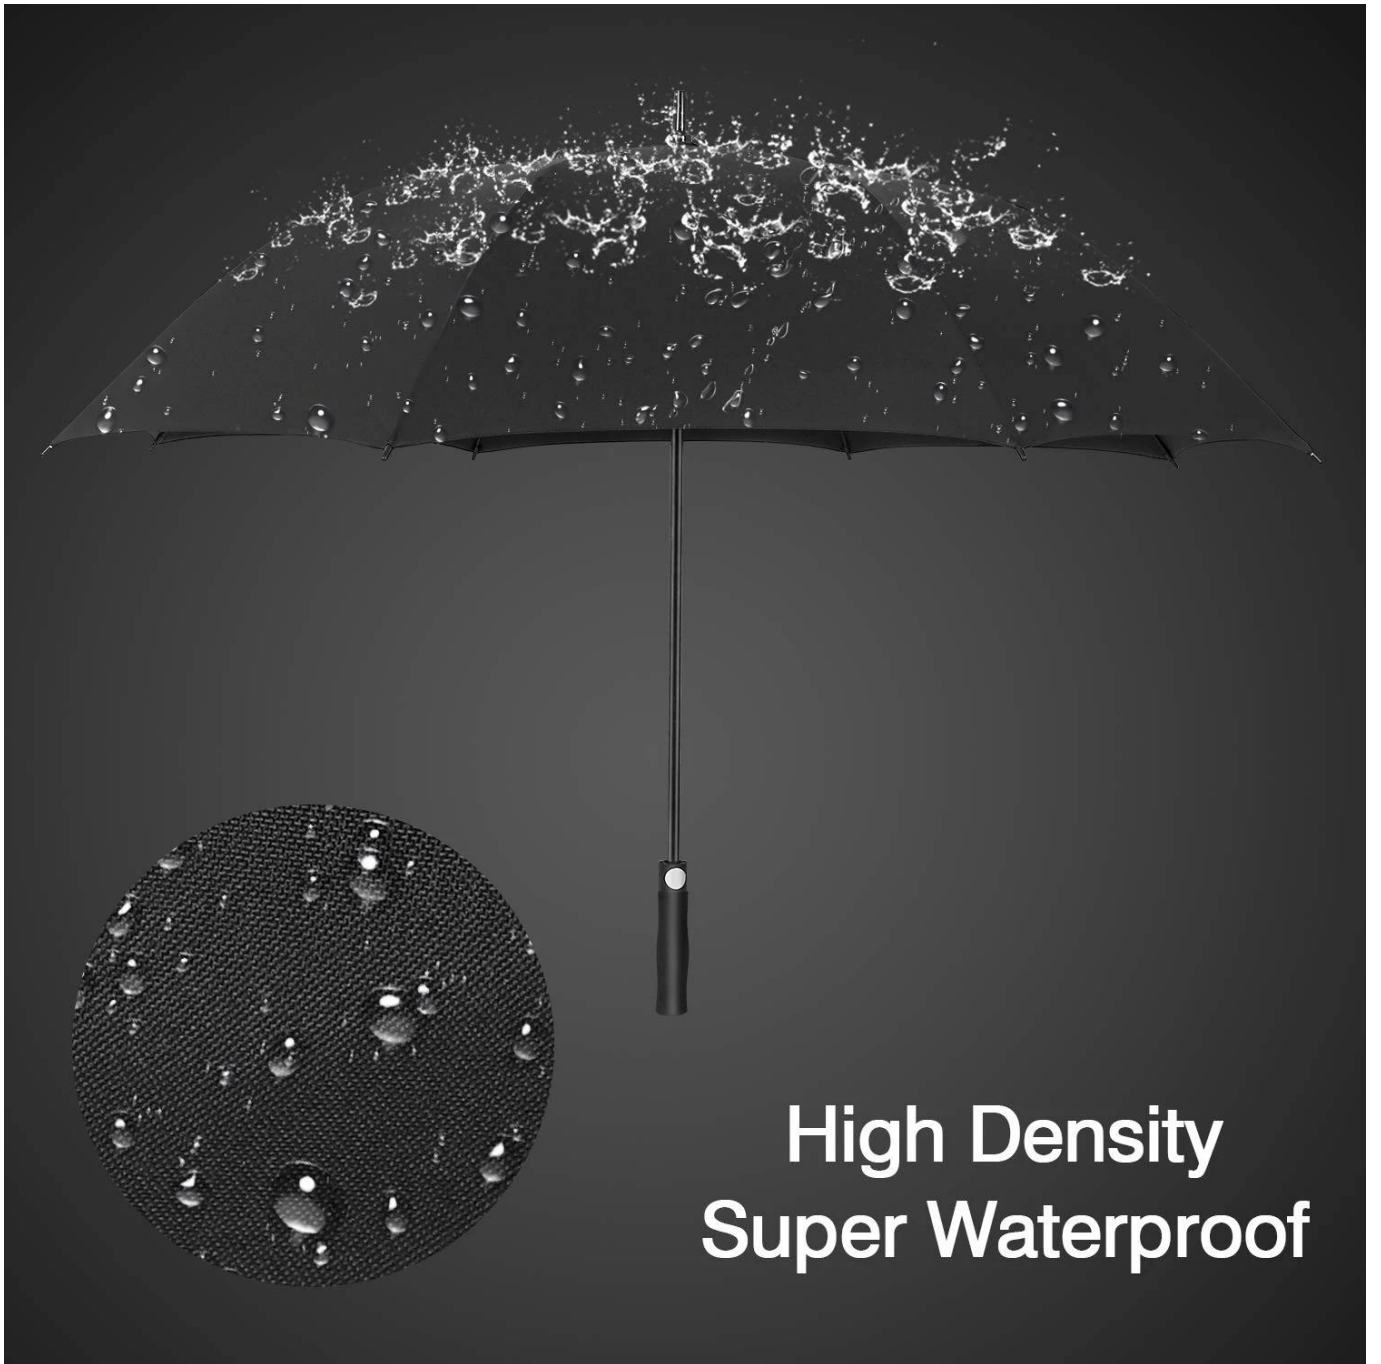

Send Inquire	<a href="#">Please click here to send us your inquiry</a>
Product Name	umbrella
Size	27"*8K
Fabric	190T Pongee
Frame	Fiberglass frame
Packaging	1Pcs/OPP, 50Pcs/Ctn
Usage	Waterproof,Windproof,Promotion,Sun umbrella
Color	Customized
Packing Size	105*25*26cm/50pcs
Packing Weight	28kg/50pcs
lead time	10-35 days after confirming the order
Payment Terms	L/C, T/T,Western Union
Trade Terms	EXW, FOB(Ningbo, shanghai)

# AUTO OPEN BUTTON

With a auto-push button, easy and quick to open with just one hand.

**High Density  
Super Waterproof**

**Fiberglass Design**

Rustless and not easy to bend

**8-rib metal ribs design  
more stable and superior windproof**