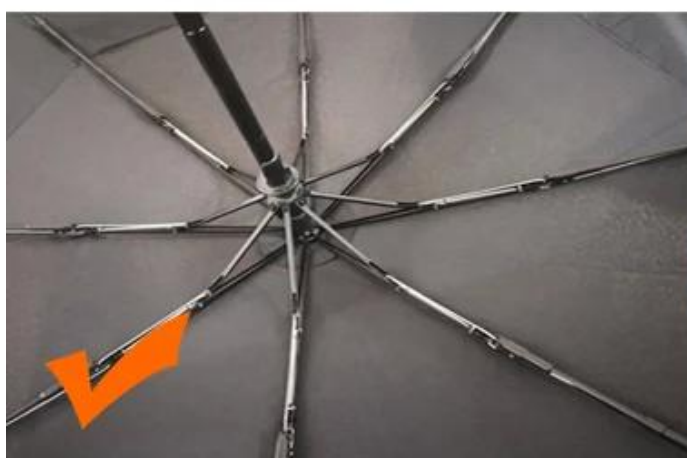

WHY CHOOSE US?

5***
FR

★★★★★

Ships From: China Logistics: TNT

I really like this umbrella. It is sturdy, it can be opened or closed with just a press. And more importantly, almost instant dry by just shaking.

24 Dec 2018 02:24

4***
ES

★★★★

Color: Black Ships From: China Logistics: TNT

One the metals/ribs broke after one day of use, with just light rain no wind. Very disappointing!

24 Dec 2018 02:24

ours

others

Информация о компании

О нас Lotus Umbrella:

Shaoxing Lotus Umbrella Co., Ltd. является профессиональным производителем Umbrella в провинции Чжэцзян, Китай. Мы работаем в этой области около 19 лет