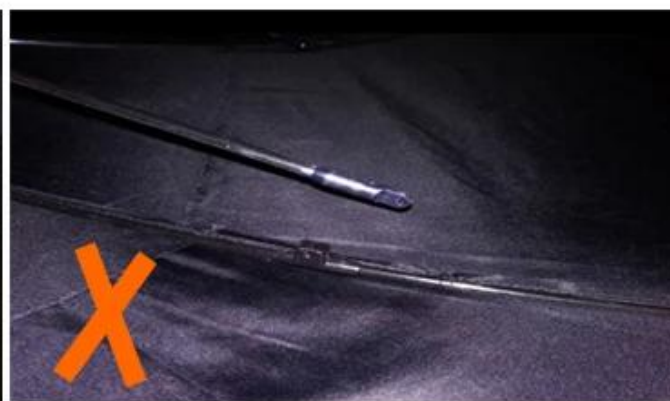

24 Dec 2018 02:24

4***
ES

★★★★

Color: Black Ships From: China Logistics: TNT

One the metals/ribs broke after one day of use, with just light rain no wind. Very disappointing!

24 Dec 2018 02:24

ours

others