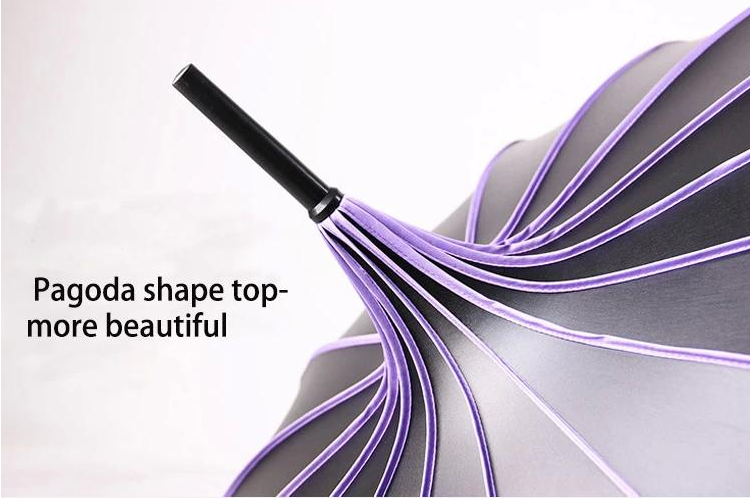

Send Inquire	Please click here to send us your inquiry
Product Name	umbrella
Size	23"*16K
Fabric	Polyester
Frame	Steel
Packing Weight:	17kg/40PCS
Packing Size:	88*28*25CM/40PCS
Size:	108*85*89CM/PC
Weight:	0.4KG/PC
Sample time	3-7 days
lead time	10-35 days after confirming the order
Payment Terms	L/C, T/T,Western Union
Trade Terms	EXW, FOB(Ningbo, shanghai)

Product Details

Durable Ribs

Leather handle, more texture

Pagoda shape top-
more beautiful

Flexible umbrella tail ribs,
glassfiber material, make
umbrella stronger

Product Size