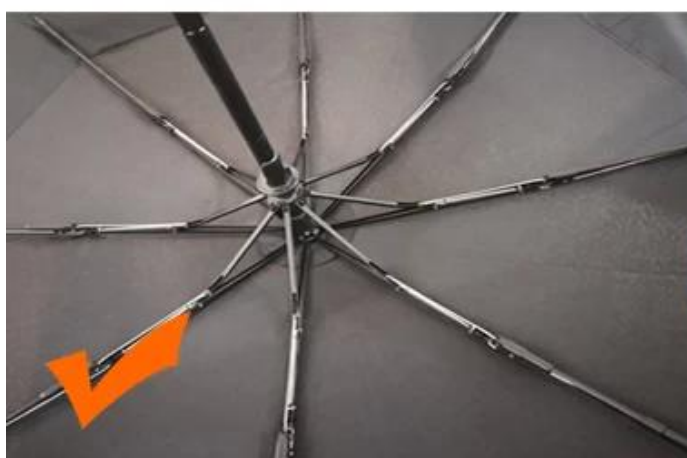

S***
FR

★★★★★

Ships From: China Logistics: TNT

I really like this umbrella. It is sturdy, it can be opened or closed with just a press. And more importantly, almost instant dry by just shaking.

24 Dec 2018 02:24

K***
ES

★☆☆☆☆

Color: Black Ships From: China Logistics: TNT

One the metals/ribs broke after one day of use, with just light rain no wind. Very disappointing!

24 Dec 2018 02:24

ours