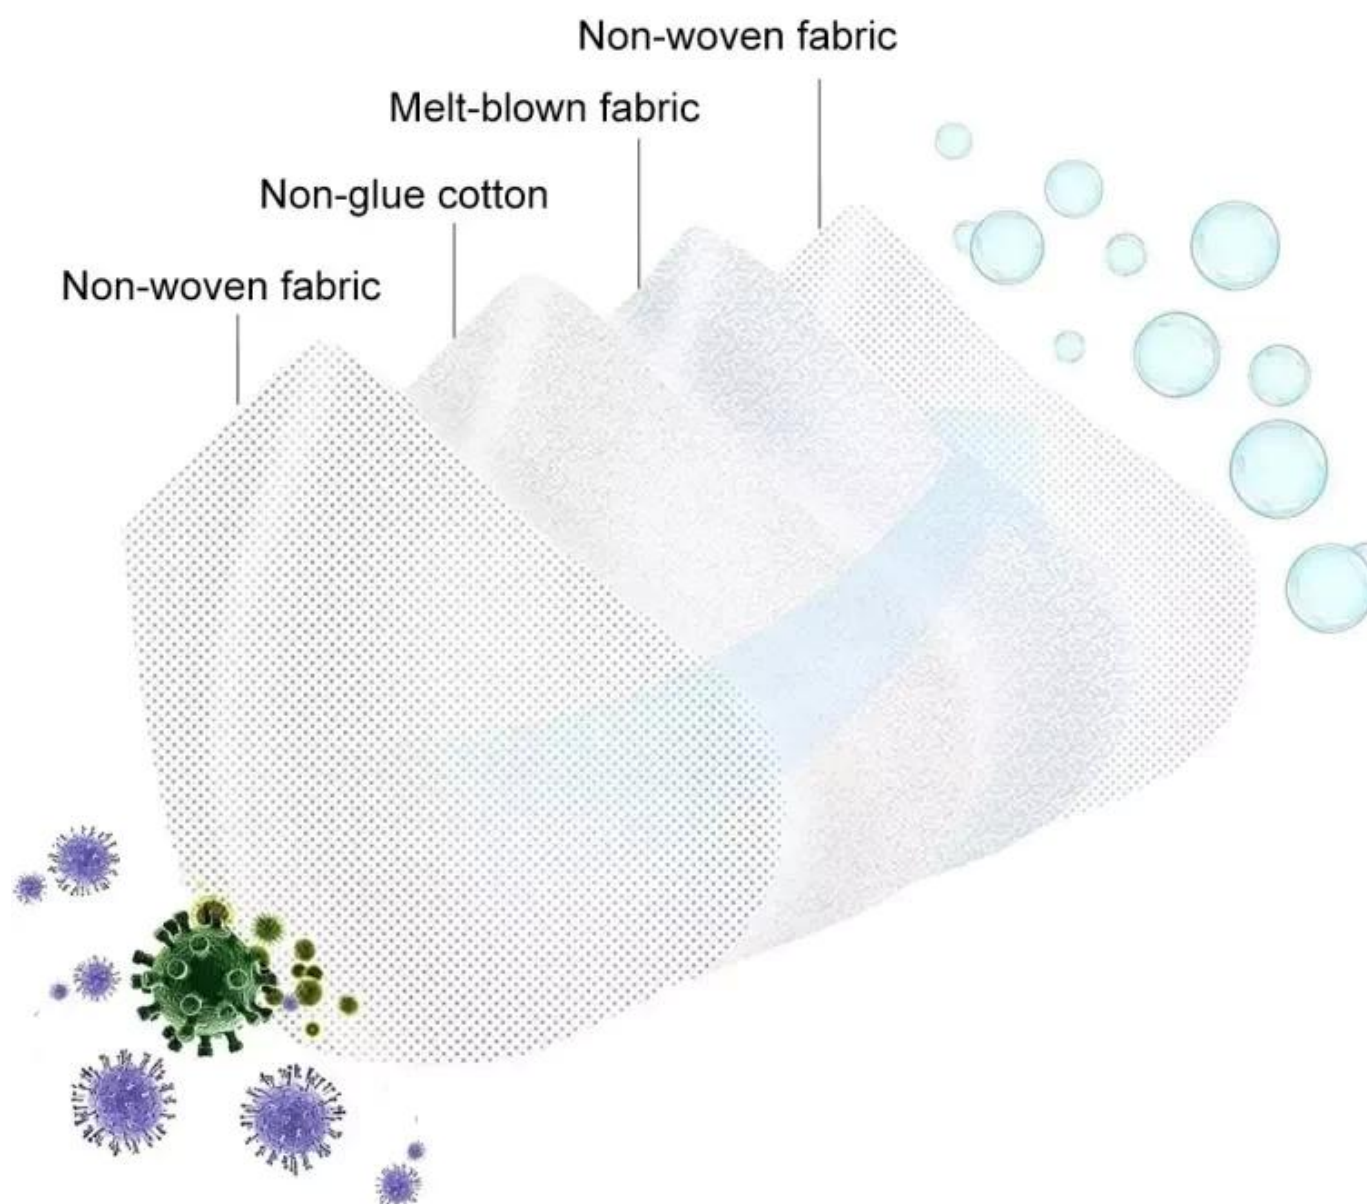

4 Layers of protection

скидка

Seller Discount
On all products

Time left until promotion ends: 7d 0h 0m

[Shop Now](#) ▶