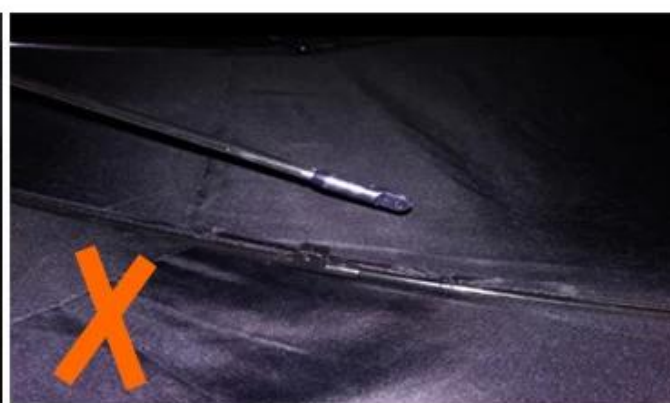

24 Dec 2018 02:24

4\*\*\*+  
ES

★★★★☆

Color: Black Ships From: China Logistics: TNT

One the metals/ribs broke after one day of use, with just light rain no wind. Very disappointing!

24 Dec 2018 02:24

ours

others