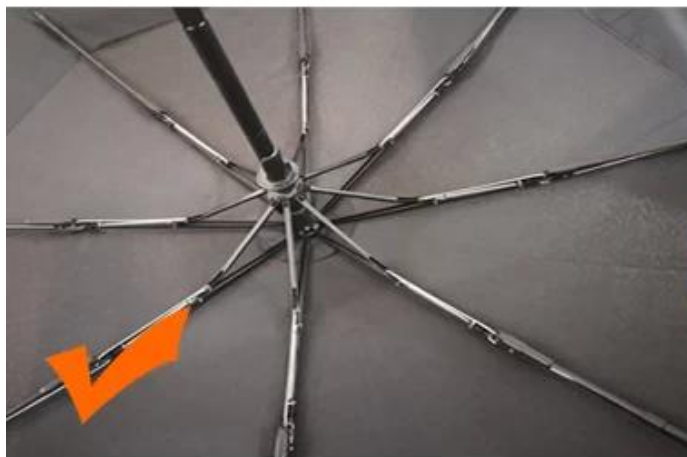

24 Dec 2018 02:24

K\*\*\*  
ES

★☆☆☆☆

Color: Black Ships From: China Logistics: TNT

One the metals/ribs broke after one day of use, with just light rain no wind. Very disappointing!

24 Dec 2018 02:24

ours

others