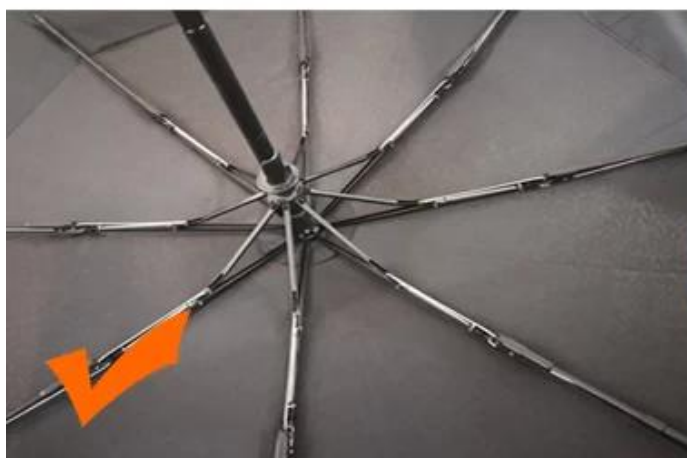

S***
FR

★★★★★

Ships From: China Logistics: TNT

I really like this umbrella. It is sturdy, it can be opened or closed with just a press. And more importantly, almost instant dry by just shaking.

24 Dec 2018 02:24

K***
ES

★☆☆☆☆

Color: Black Ships From: China Logistics: TNT

One the metals/ribs broke after one day of use, with just light rain no wind. Very disappointing!

24 Dec 2018 02:24

ours