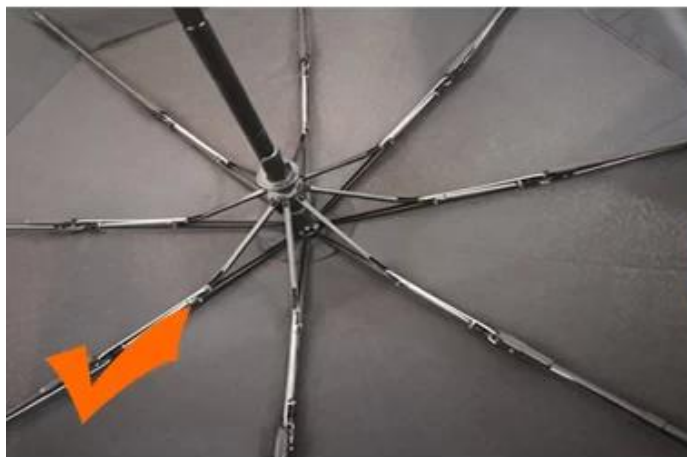

24 Dec 2018 02:24

4***
ES

★★★★☆

Color: Black Ships From: China Logistics: TNT

One the metals/ribs broke after one day of use, with just light rain no wind. Very disappointing!

24 Dec 2018 02:24

ours

others