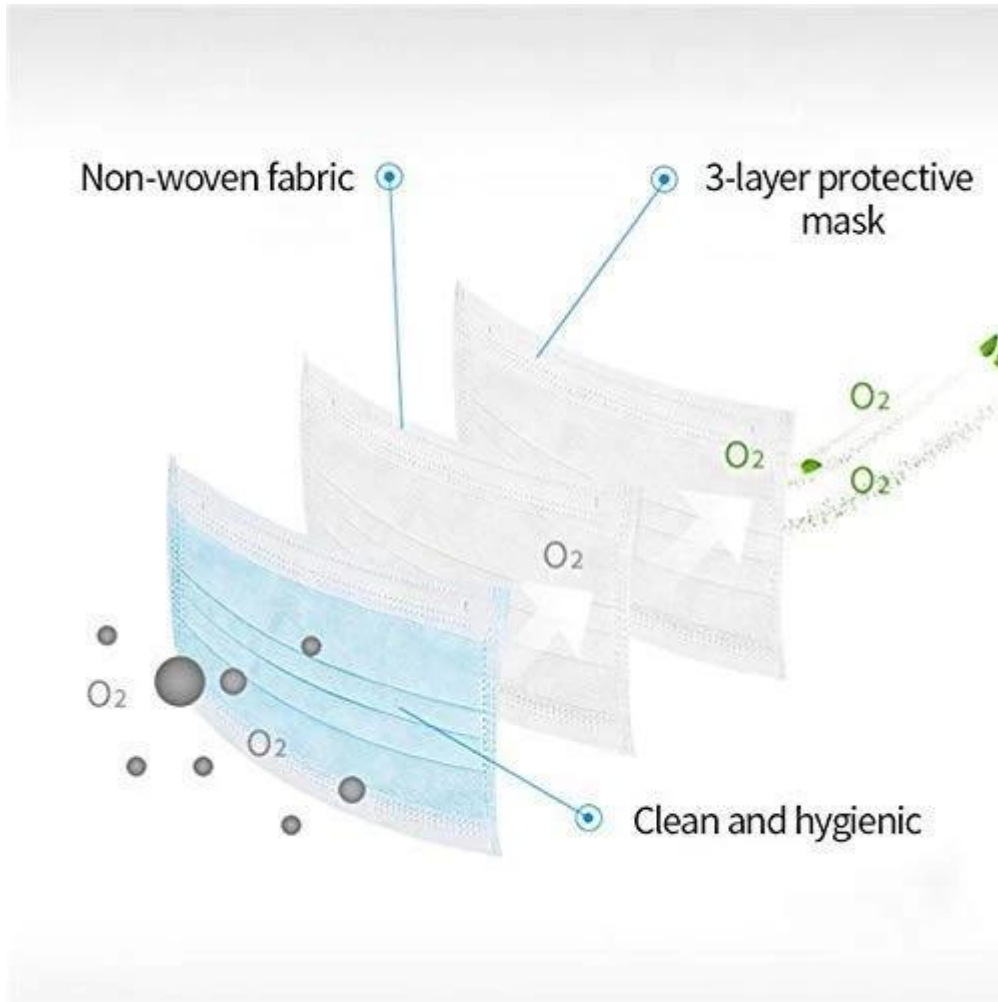

Одноразовая маска для лица FDA CE - 3-слойные маски с удобной ушной петлей

Soft Fabric

Non-woven fabric, moisture-proof, breathable, non-toxic, non irritating, soft and comfortable

Ear Band Design

Easy to use and easy to carry

3-layer of Defense

PP non-woven fabric

Polypropylene melt-blown non-woven fabric

PP non-woven fabric

скидка

Seller Discount
On all products

Time left until promotion ends: 7d 0h 0m

[Shop Now](#) ▶

mass production
inspection packing

05

shipment

PRODUCTION PROCEDURES

1. EDGE STITCH

2. CUT FABRIC

3. SEWING

4. TIP ASSEMBLY