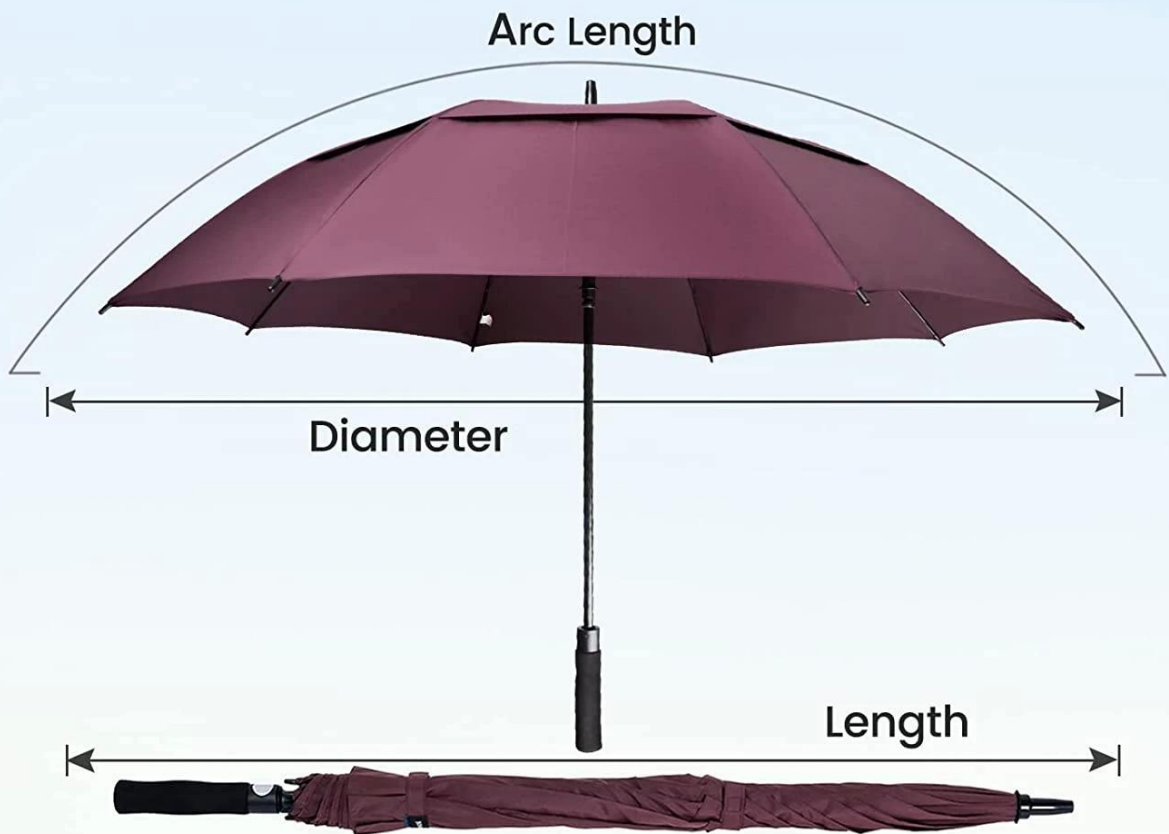

item	value
Name	Golf umbrella
Size	30"*8K
Weight	1kg
Fabric	190T Pongee Fabric
Frame	Fiberglass Ribs
Logo	Customized Logo Supported
Keywords	Golf Umbrella Windproof
Packing Size	105*25*26cm/50pcs
Packing Weight	28kg/50pcs
OEM	Highly Welcomed

<b>Size</b>	<b>54"</b>	<b>62"</b>	<b>68"</b>
<b>Arc Length</b>	54"	62"	68"
<b>Diameter</b>	47"	53"	57.5"
<b>Length</b>	37"	39.4"	43.3"
<b>Weight</b>	1.4lbs	1.5lbs	1.6lbs
<b>Handle Diameter</b>	1.4"	1.4"	1.4"

## **Double-Canopy Windproof**

The vents between double canopy allows the wind to escape from top without pulling the umbrella out of your hand or turning it inside out.

## **STURDY CONSTRUCTION IN THE WIND**

8 reinforced fiberglass ribs and strong shaft prevent the umbrella from breaking in the wind and downpour.