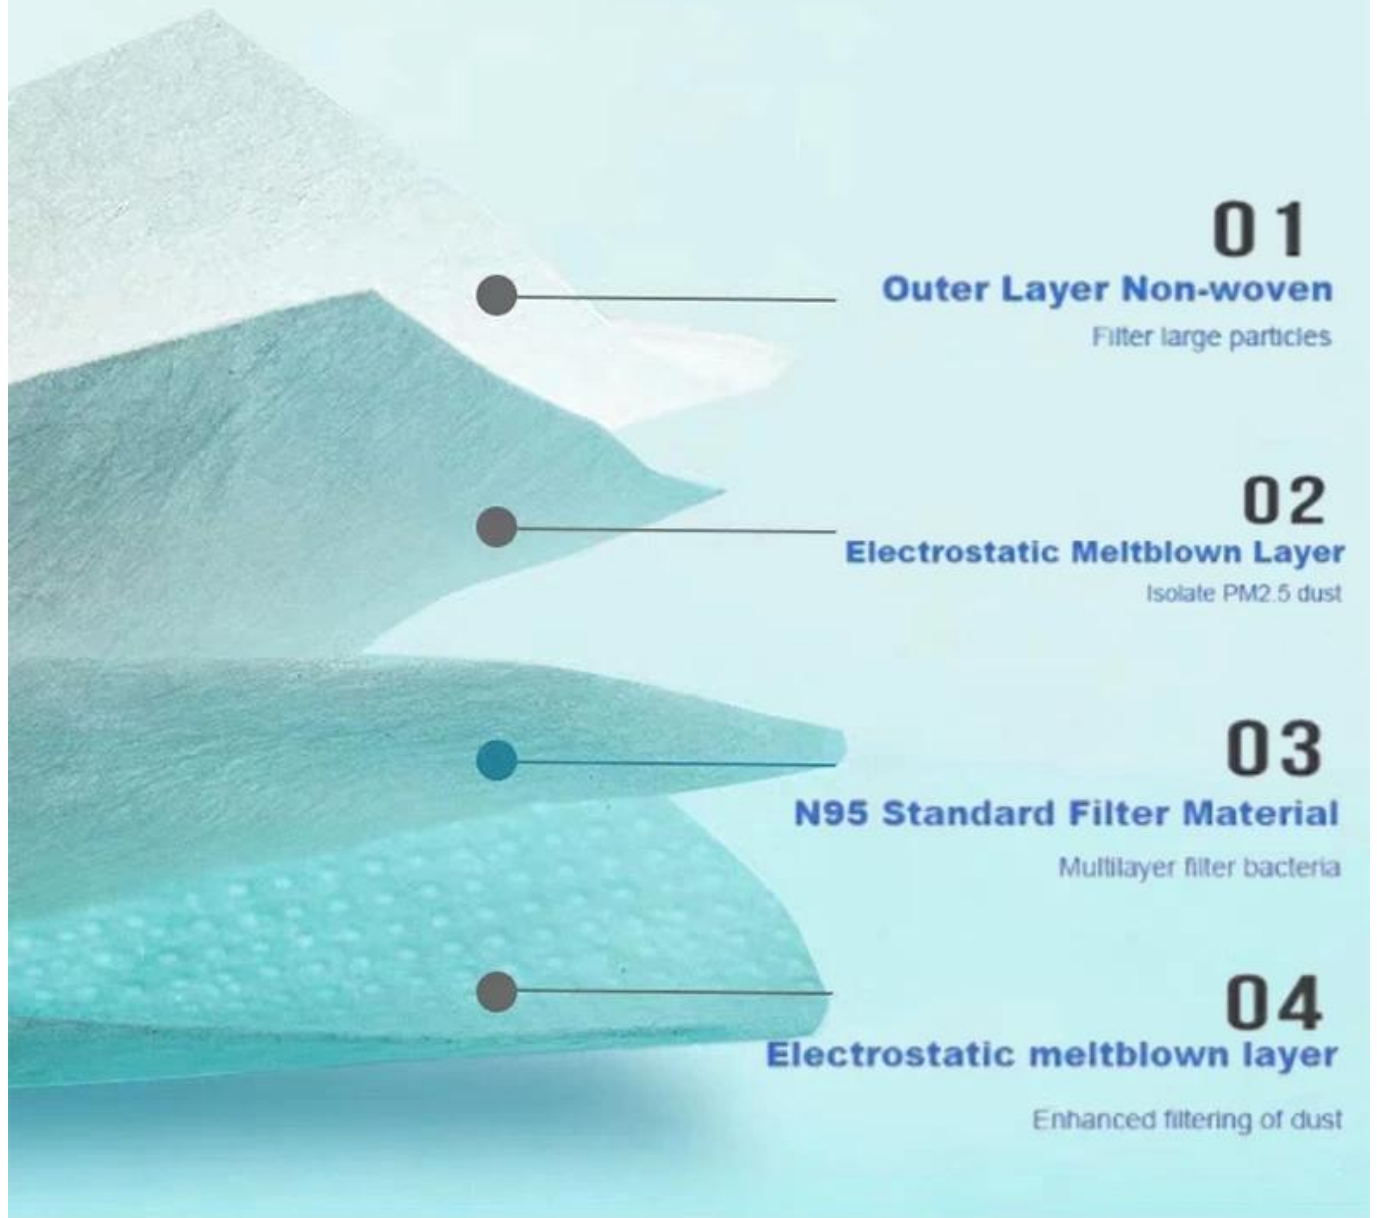

Одноразовая pp Нетканая защитная маска для лица Ce Kn95

KN95 PROTECTIVE MASK

EFFICIENT MELTBLOWN MATERIALS

4 LAYERS OF PROTECTIVE FILTERING
FOR SAFER BREATHING PROTECTION

DRIP TEST

HIGH-QUALITY NON-WOVEN MATERIAL,
SMALL BREATHING POWER, EFFECTIVE ISOLATION

BURNING TEST

AFTER THE MELT-BLOWN CLOTH IS BURNED
IT SHOWS A BRUSHED SHAPE OF TRANSPARENT
HOT MELT ADHESIVE

PRODUCT DETAILS

01

HIGH-EFFICIENCY
MELT-BLOWN
CLOTH FILTER MATERIAL

02

PLASTIC SOFT NOSE CLIP,
FITS THE BRIDGE OF THE
NOSE TO PREVENT FOGGING
OF THE GLASSES AND BLOCK
THE INTRUSION OF
POLLUTION FROM ABOVE.

mass production
inspection packing

05

shipment

PRODUCTION PROCEDURES

1. EDGE STITCH

2. CUT FABRIC

3. SEWING

4. TIP ASSEMBLY