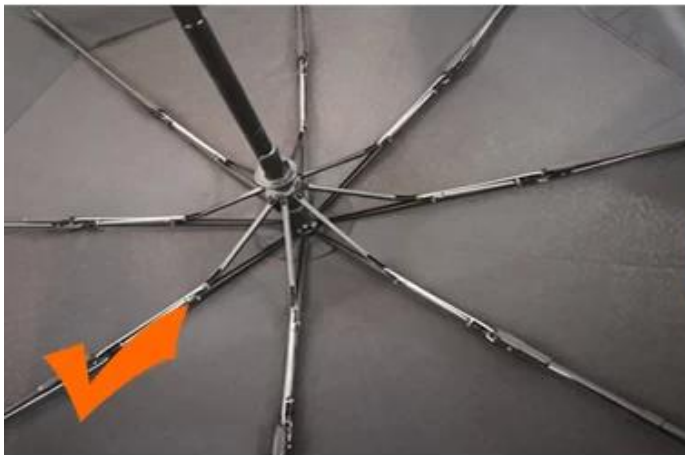

Одноразовая pp Нетканая защитная маска для лица Ce Kn95

KN95 PROTECTIVE MASK

EFFICIENT MELTBLOWN MATERIALS

4 LAYERS OF PROTECTIVE FILTERING
FOR SAFER BREATHING PROTECTION

DRIP TEST

HIGH-QUALITY NON-WOVEN MATERIAL,
SMALL BREATHING POWER, EFFECTIVE ISOLATION

BURNING TEST

AFTER THE MELT-BLOWN CLOTH IS BURNED
IT SHOWS A BRUSHED SHAPE OF TRANSPARENT
HOT MELT ADHESIVE

PRODUCT DETAILS

01

HIGH-EFFICIENCY
MELT-BLOWN
CLOTH FILTER MATERIAL

02

PLASTIC SOFT NOSE CLIP,
FITS THE BRIDGE OF THE
NOSE TO PREVENT FOGGING
OF THE GLASSES AND BLOCK
THE INTRUSION OF
POLLUTION FROM ABOVE.

24 Dec 2018 02:24

K***
ES

★☆☆☆☆

Color: Black Ships From: China Logistics: TNT

One the metals/ribs broke after one day of use, with just light rain
no wind. Very disappointing!

24 Dec 2018 02:24

ours

others