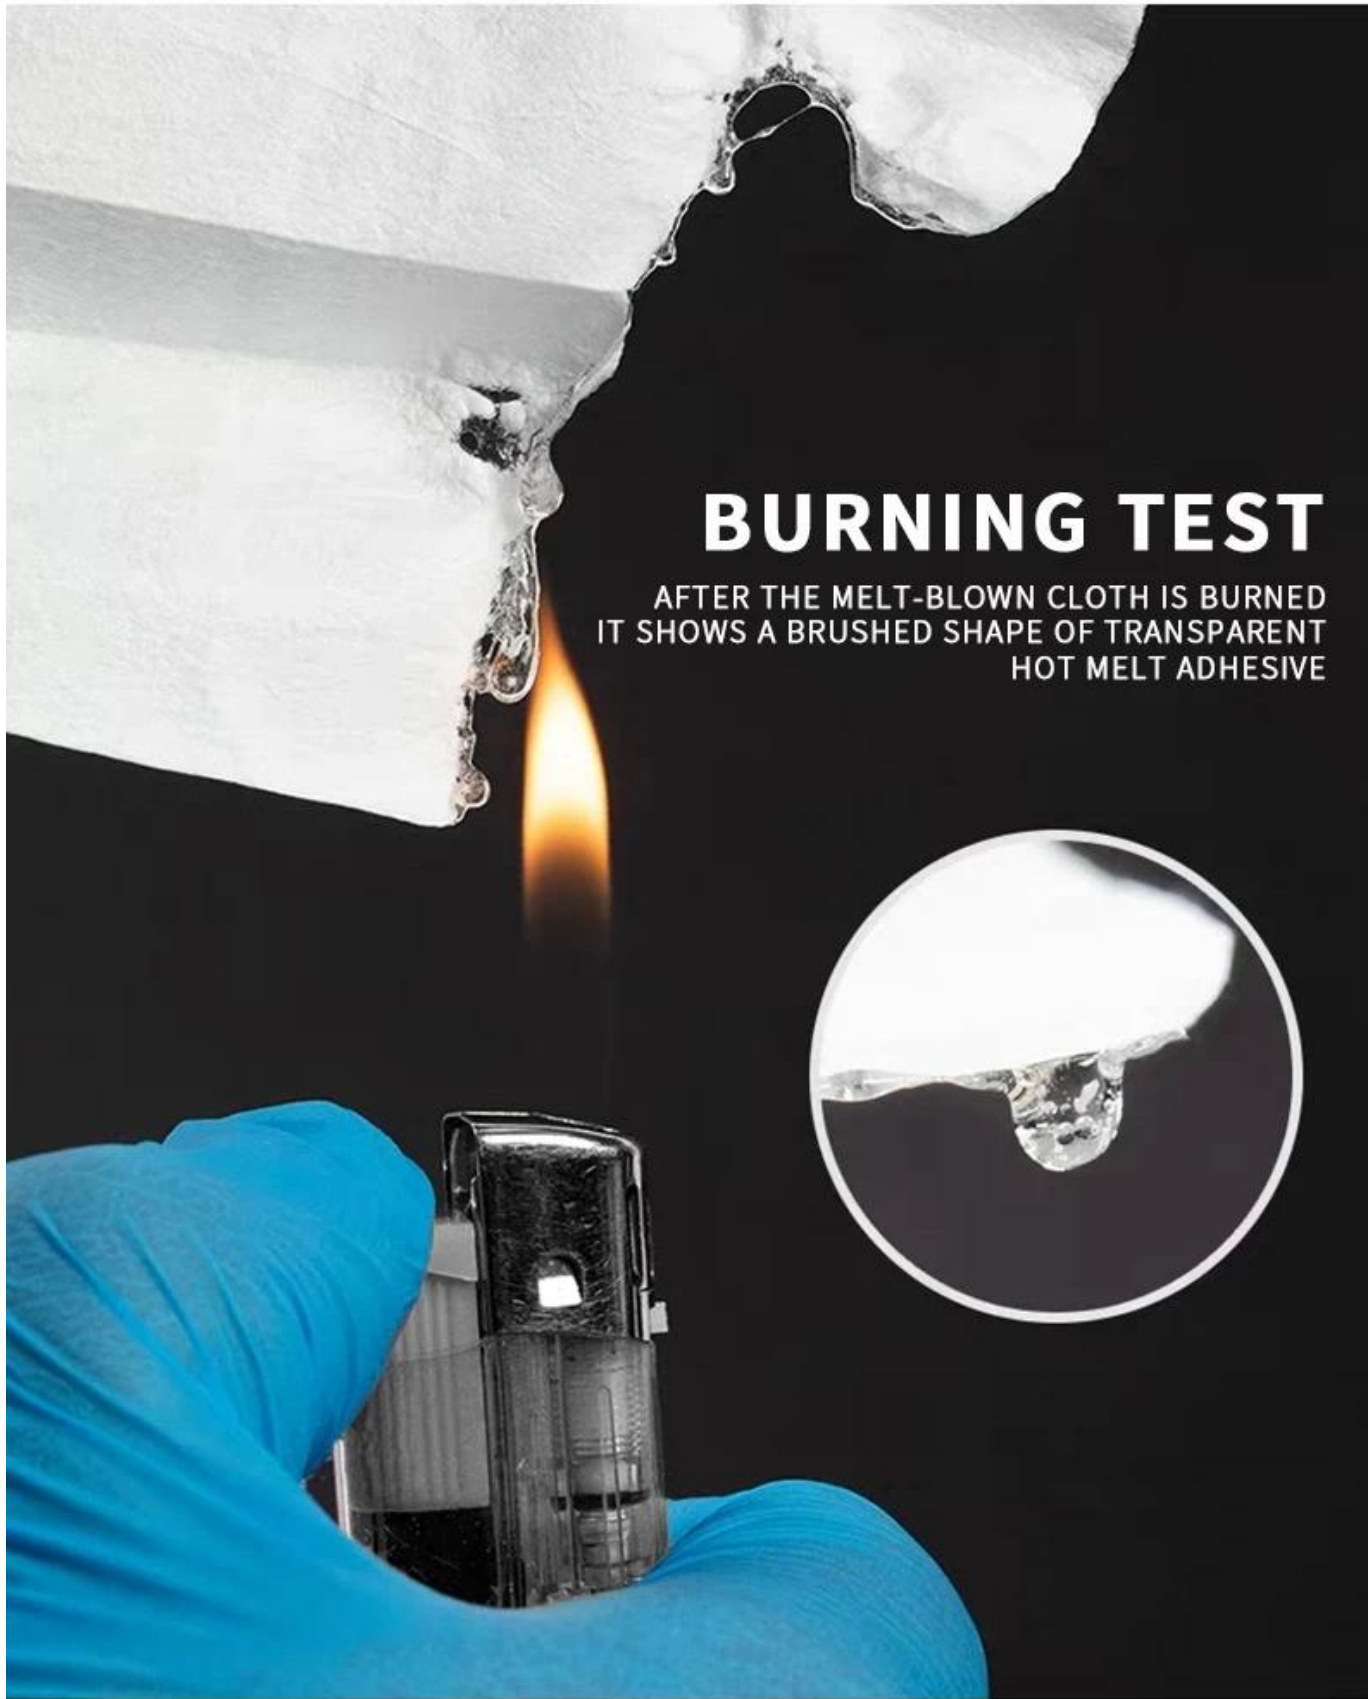

Одноразовая pp Нетканая защитная маска для лица Ce Kn95

KN95 PROTECTIVE MASK

EFFICIENT MELTBLOWN MATERIALS

4 LAYERS OF PROTECTIVE FILTERING
FOR SAFER BREATHING PROTECTION

DRIP TEST

HIGH-QUALITY NON-WOVEN MATERIAL,
SMALL BREATHING POWER, EFFECTIVE ISOLATION

BURNING TEST

AFTER THE MELT-BLOWN CLOTH IS BURNED
IT SHOWS A BRUSHED SHAPE OF TRANSPARENT
HOT MELT ADHESIVE

PRODUCT DETAILS

01

HIGH-EFFICIENCY
MELT-BLOWN
CLOTH FILTER MATERIAL

02

PLASTIC SOFT NOSE CLIP,
FITS THE BRIDGE OF THE
NOSE TO PREVENT FOGGING
OF THE GLASSES AND BLOCK
THE INTRUSION OF
POLLUTION FROM ABOVE.