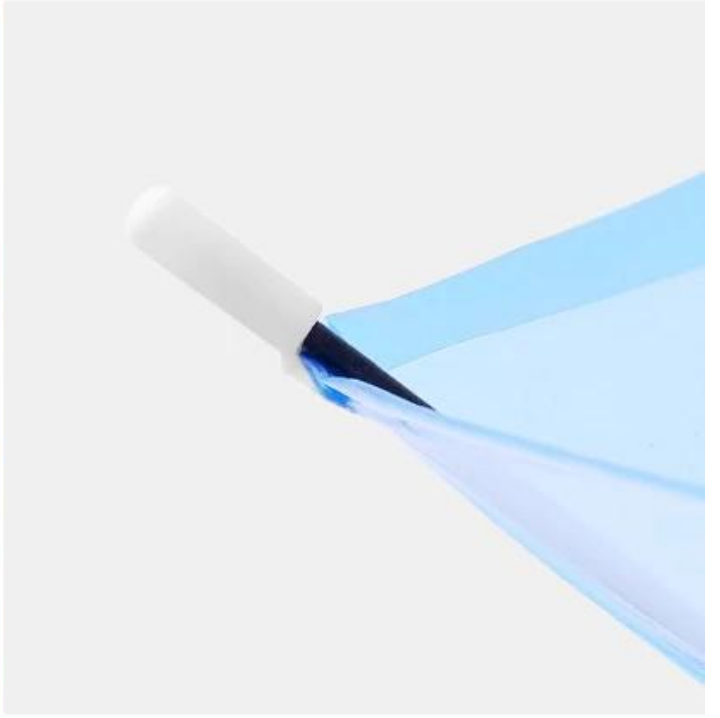

| | |
|------------|--------------------|
| Brand Name | Lotus |
| Color | Multi-colors |
| Handle | Plastic Handle |
| Style | Straight Umbrella |
| Printing | Customer's Logo |
| Size | 100cm |
| Shaft | Black Plated Shaft |
| Fabric | POE Fabric |
| MOQ | 2pcs |

100CM

7CM

83CM