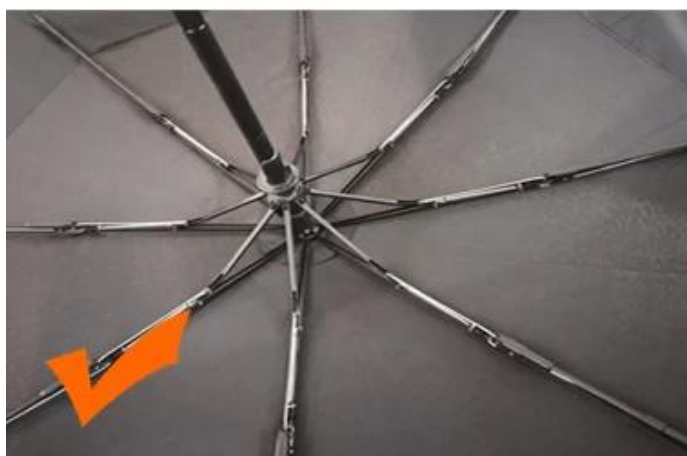

WHY CHOOSE US?

S***
FR

★★★★★

Ships From: China Logistics: TNT

I really like this umbrella. It is sturdy, it can be opened or closed with just a press.
And more importantly, almost instant dry by just shaking.

24 Dec 2018 02:24

K***
ES

★★★★★

Color: Black Ships From: China Logistics: TNT

One the metals/ribs broke after one day of use, with just light rain
no wind. Very disappointing!

24 Dec 2018 02:24

ours

others

информация о компании

О нас Lotus Umbrella:

Shaoxing Lotus Umbrella Co., Ltd является профессиональным производителем Umbrella в провинции Чжэцзян, Китай. Мы работаем в этой области около 19 лет и предлагаем различные нестандартные зонты, в том числе время, различные