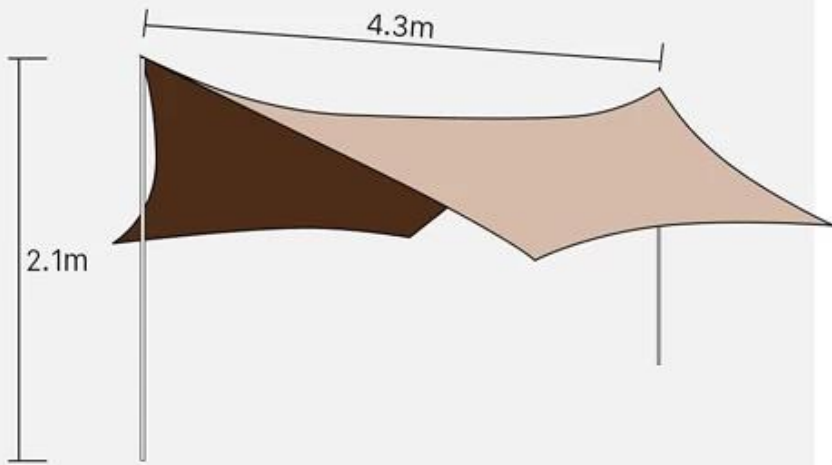

Product name	Awning
Usage	Outdoor Camping Hiking Travelling
Color	Customized
Pole	Fiberglass
Feature	Portable
Keyword	Outdoor Camping Shelter
Material	Polyester
Packing Size	62*48*38cm/6pcs
Packing Weight	17kg/6pcs
Design	OEM Welcomed
Payment Terms	L/C, T/T, Western Union
Trade Terms	EXW, FOB(Ningbo, shanghai)

42*18*17CM

2.55KG

PU3000 Waterproof and Good Opacity

RIPSTOP 150D Oxford Cloth