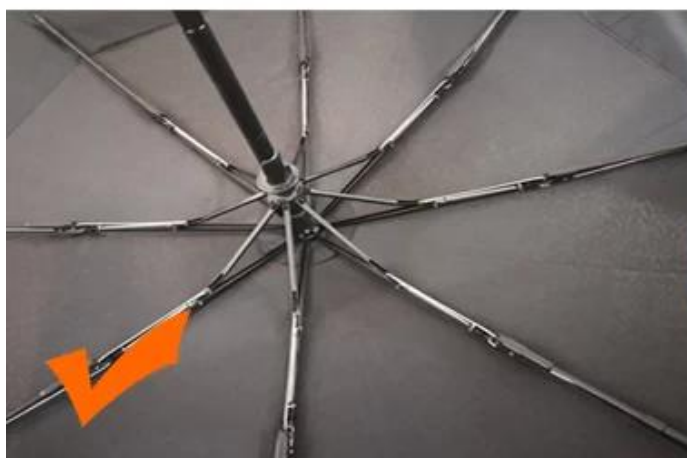

24 Dec 2018 02:24

K***
ES

★☆☆☆☆

Color: Black Ships From: China Logistics: TNT

One the metals/ribs broke after one day of use, with just light rain no wind. Very disappointing!

24 Dec 2018 02:24

ours

others