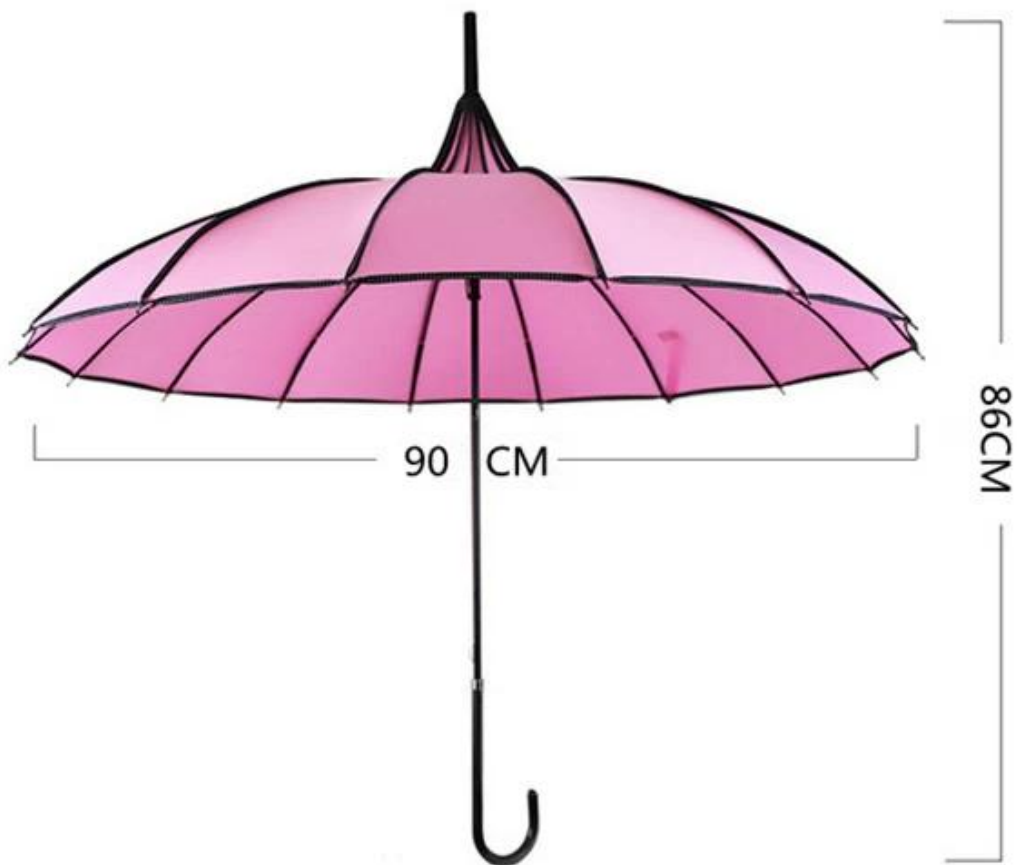

Product Size